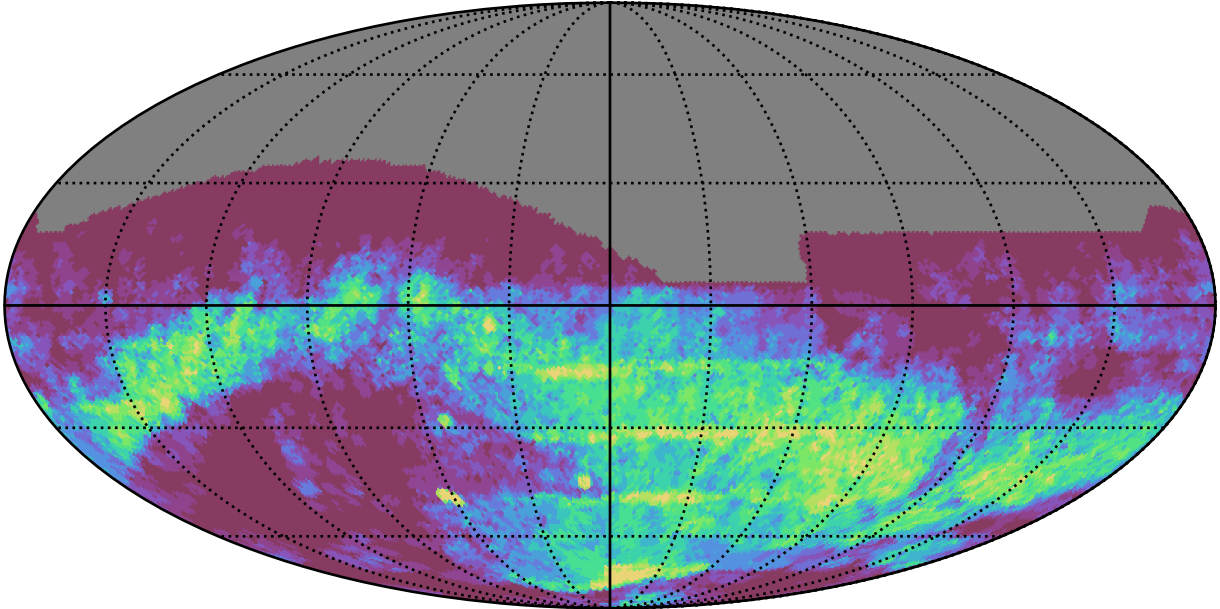

ddf_acor_sf10_lsf40_lsr10_v3.4_10yrs : GalPlaneSeasonGapsTimescales_xray_binaries_map_Tau_10_0

0.0 0.1 0.2 0.3 0.4 0.5 0.6 0.7 0.8 0.9 1.0
GalPlaneSeasonGapsTimescales_xray_binaries_map_Tau_10_0
(MJD mag)