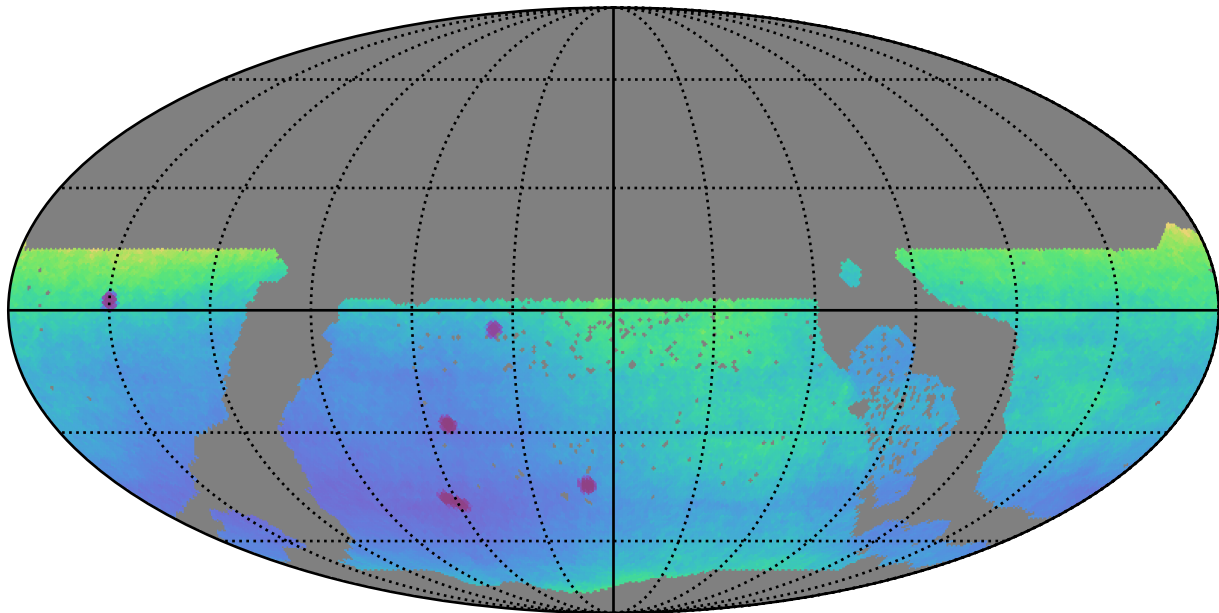

ddf\_acor\_sf10\_lsf40\_lsr10\_v3.4\_10yrs WFD: Parallax Uncert @ 24.0

Parallax Uncert @ 24.0 (mas)