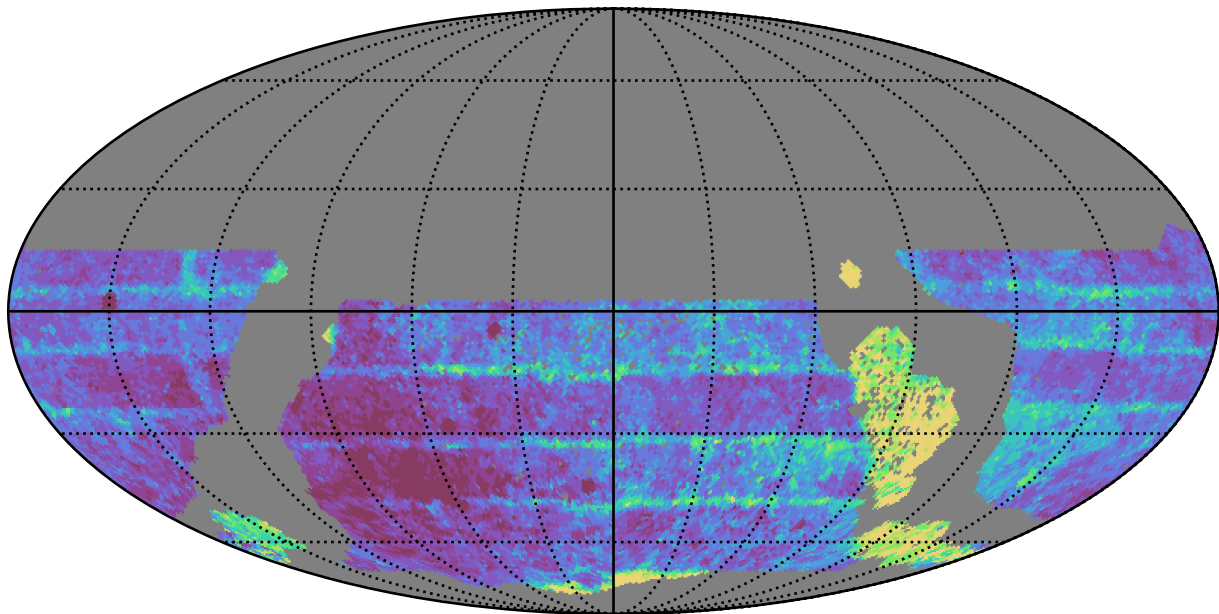

ddf_acor_sf10_lsf40_lsr10_v3.4_10yrs WFD z band: Median Inter-Night Gap

Median Inter-Night Gap (days)