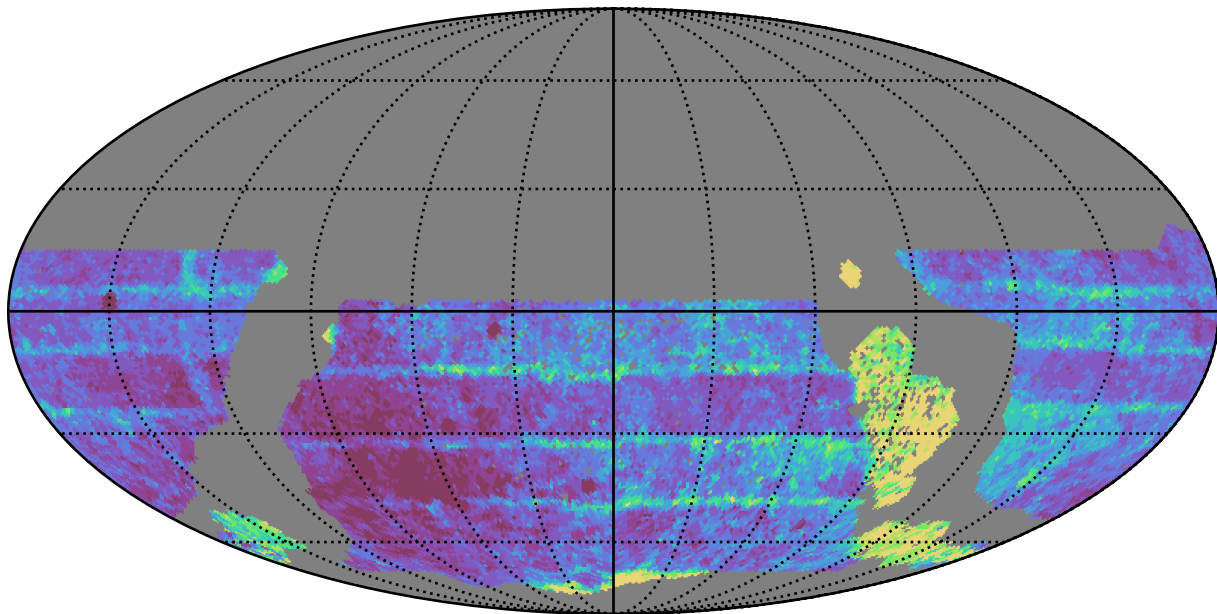

ddf\_acor\_sf10\_lsf40\_lsr10\_v3.4\_10yrs WFD z band: Median Inter-Night Gap

Median Inter-Night Gap (days)