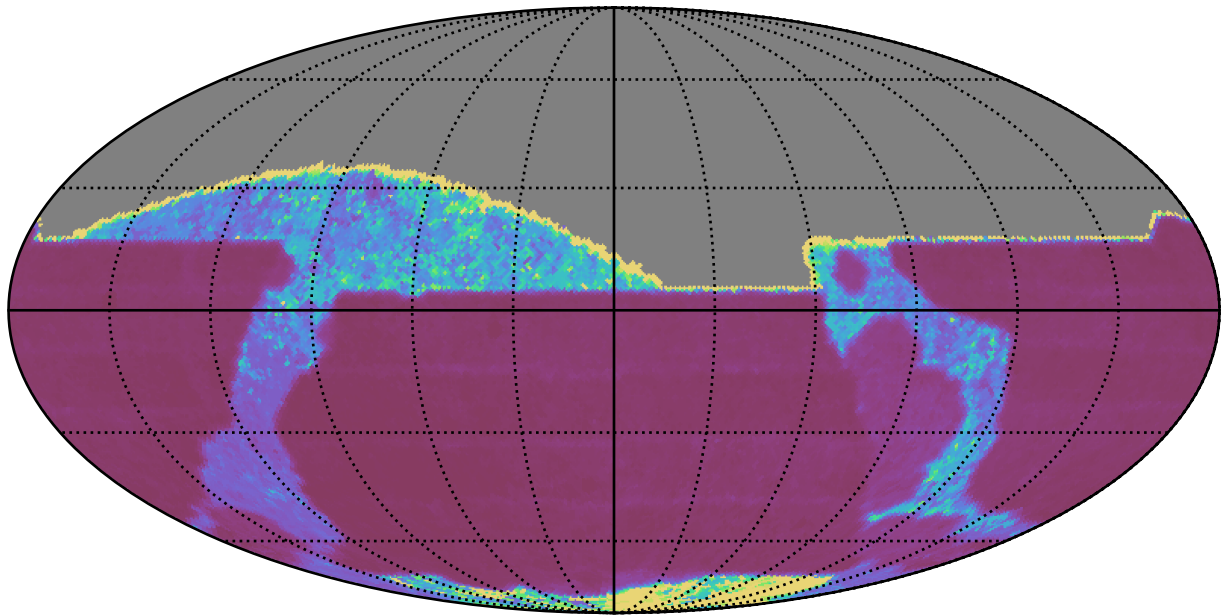

ddf_acor_sf10_lsf40_lsr10_v3.4_10yrs All sky z band: Median Inter-Night Gap

Median Inter-Night Gap (days)