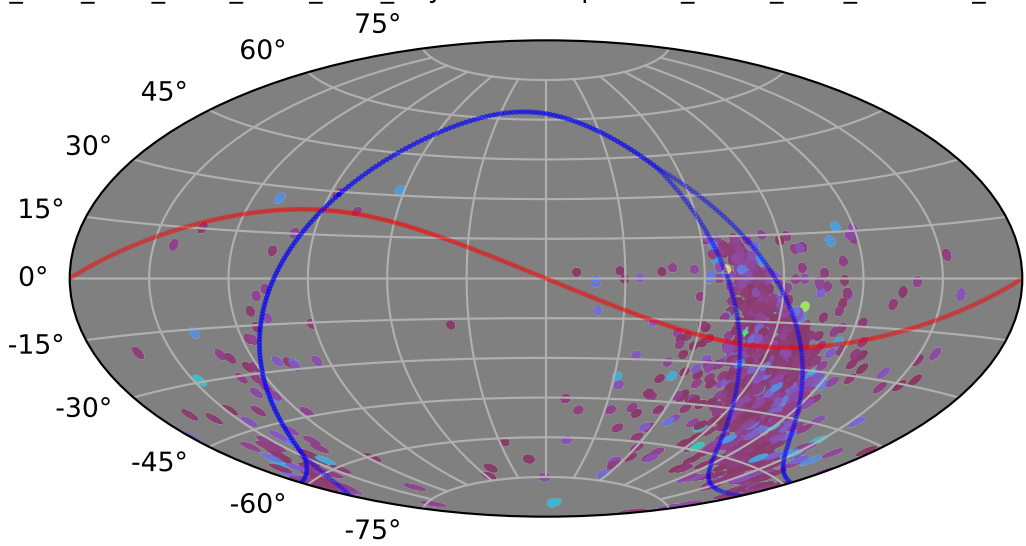

ddf_acor_sf10_lsf30_lsr50_v3.4_10yrs : XRBPopMetric_mean_time_between_detections

5 10 15 20 25 30 35 40
XRBPopMetric_mean_time_between_detections
(Detected, 0 or 1)