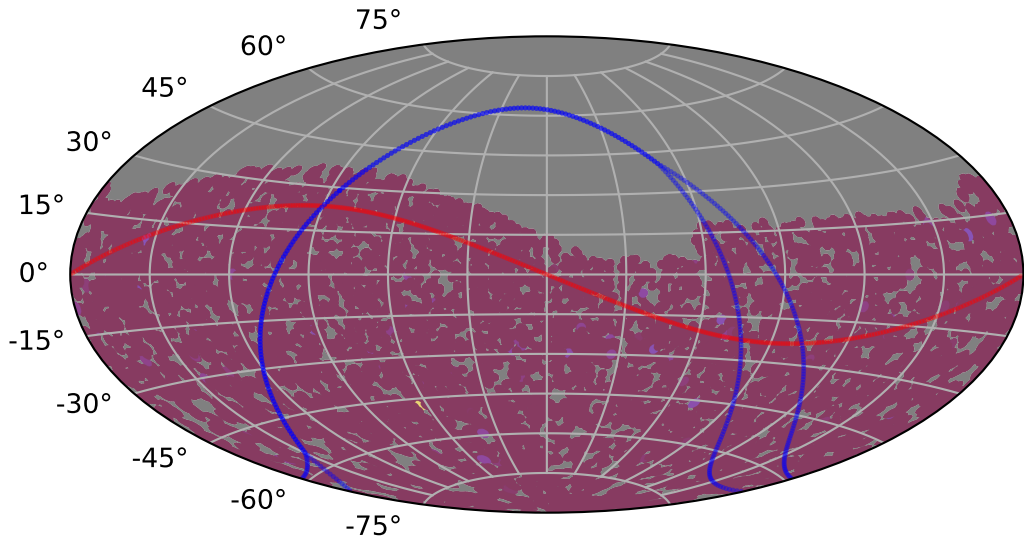

ddf_acor_sf10_lsf30_lsr50_v3.4_10yrs : TDE_Quality_some_color_pu_pnum

TDE_Quality_some_color_pu_pnum
(Bad: 0, Good (obs every 2 night): 1)