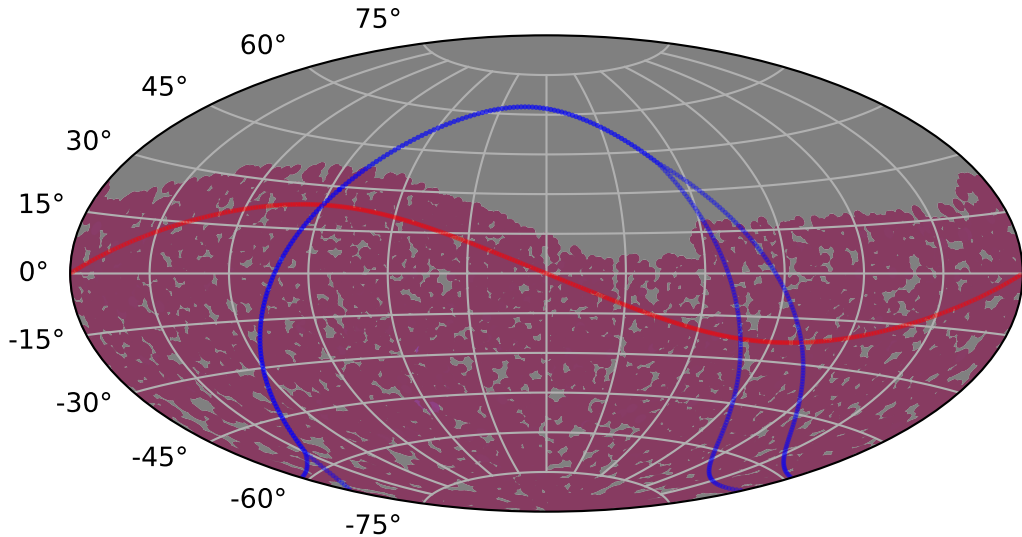

ddf_acor_sf10_lsf30_lsr50_v3.4_10yrs : TDE_Quality_some_color_pnum

TDE_Quality_some_color_pnum
(Bad: 0, Good (obs every 2 night): 1)