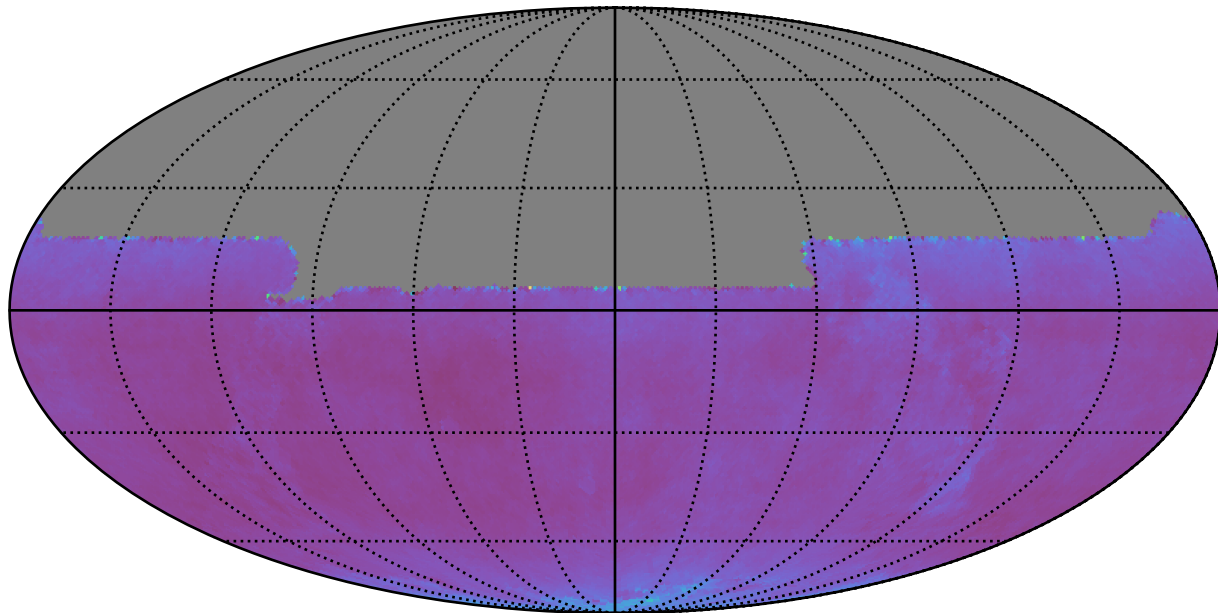

ddf\_acor\_sf10\_lsf30\_lsr50\_v3.4\_10yrs night<2922 and y: SNR-weighted FWHMeff y, year<8

SNR-weighted FWHMeff y, year<8  
(mag arcsec)