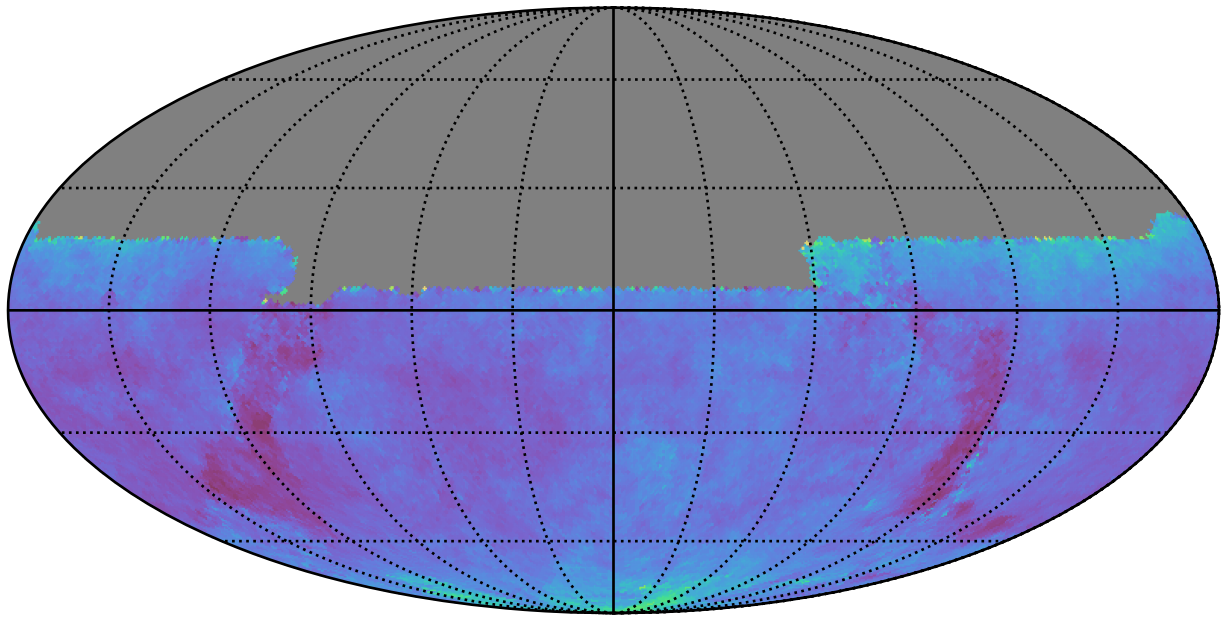

ddf_acor_sf10_lsf30_lsr50_v3.4_10yrs night<2556 and u: SNR-weighted FWHMeff u, year<7

0.6 0.8 1.0 1.2 1.4 1.6 1.8 2.0 2.2 2.4
SNR-weighted FWHMeff u, year<7
(mag arcsec)