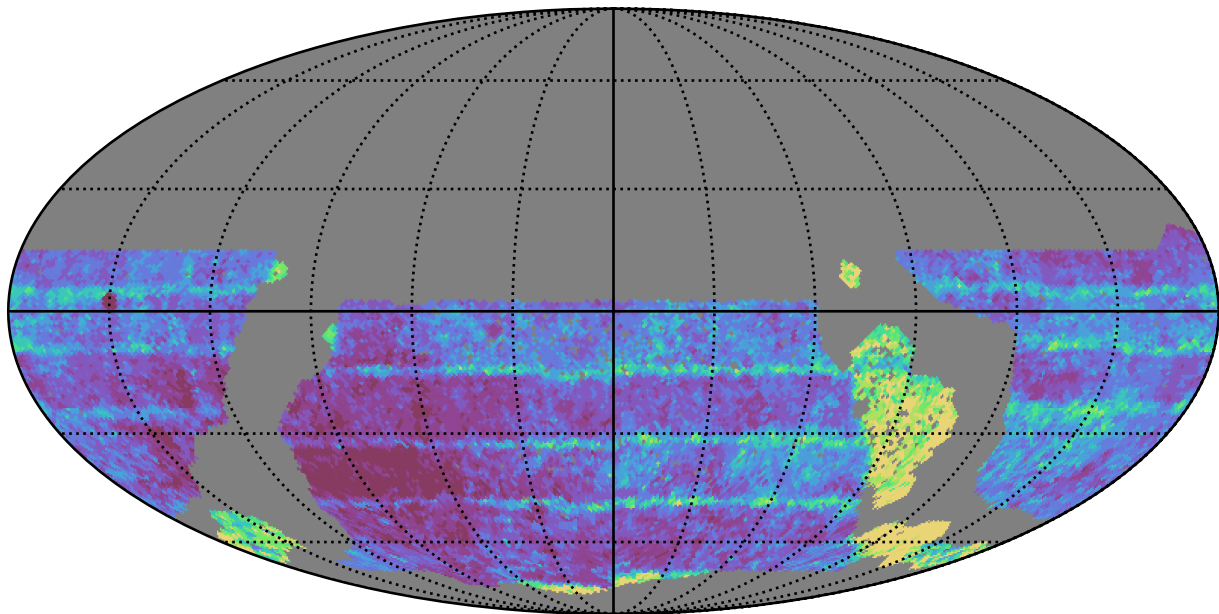

ddf_acor_sf10_lsf30_lsr50_v3.4_10yrs WFD z band: Median Inter-Night Gap

Median Inter-Night Gap (days)