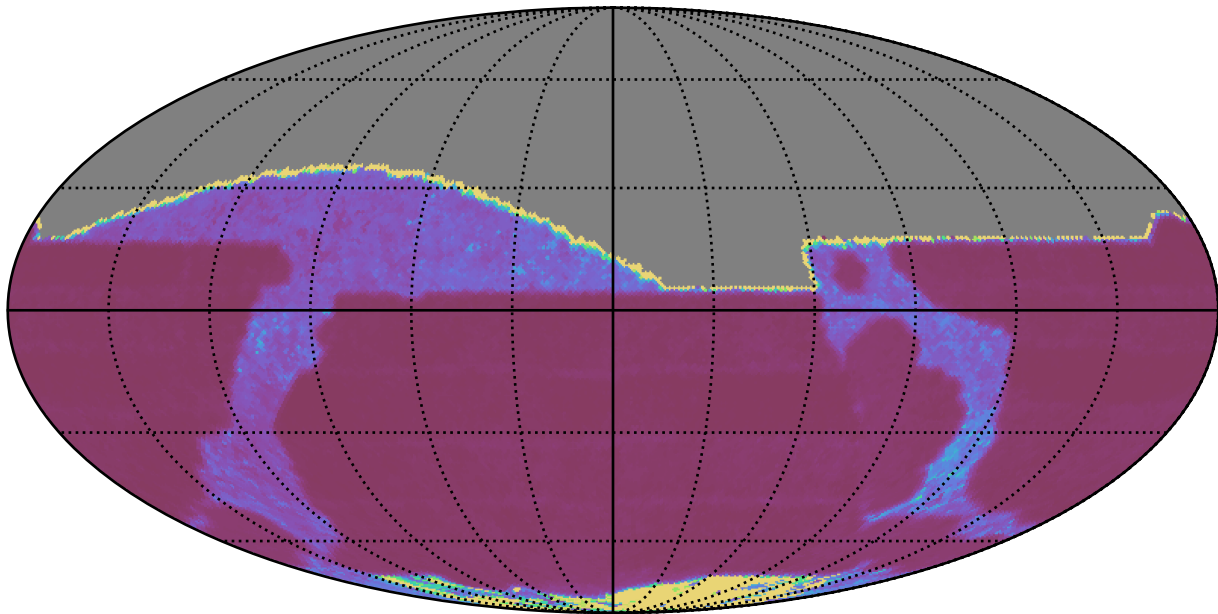

ddf_acor_sf10_lsf30_lsr50_v3.4_10yrs All sky r band: Median Inter-Night Gap

Median Inter-Night Gap (days)