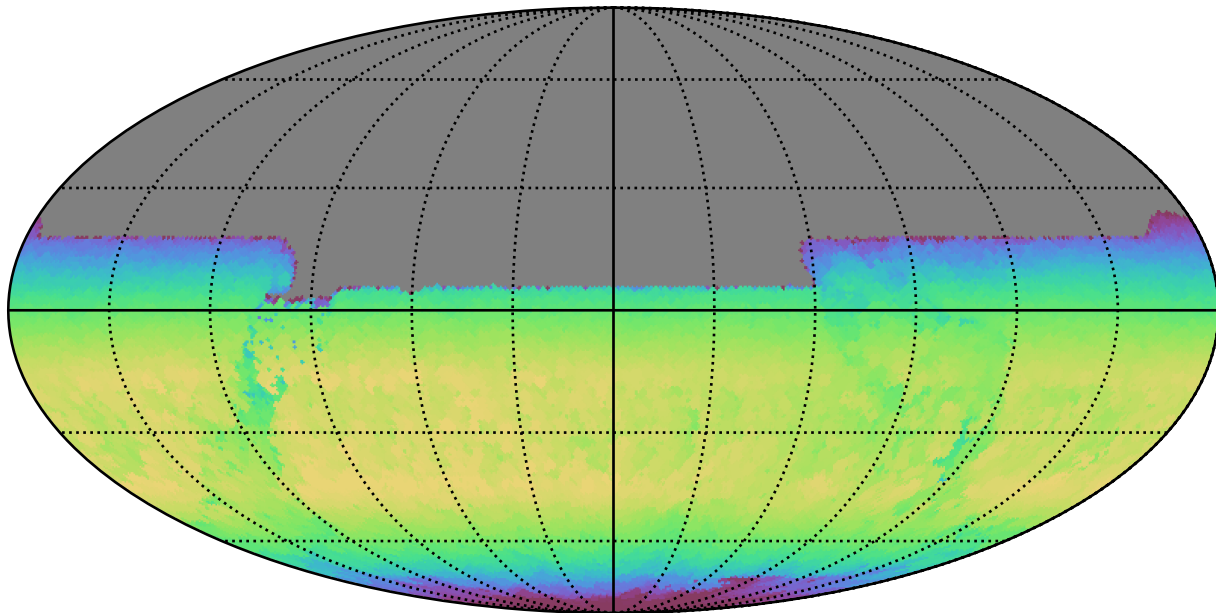

ddf\_acor\_sf10\_lsf30\_lsr50\_v3.4\_10yrs All sky y band: Max skyBrightness

18.10 18.15 18.20 18.25 18.30 18.35 18.40 18.45 18.50 18.55 18.60 18.65

Max skyBrightness (mag/sq arcsec)