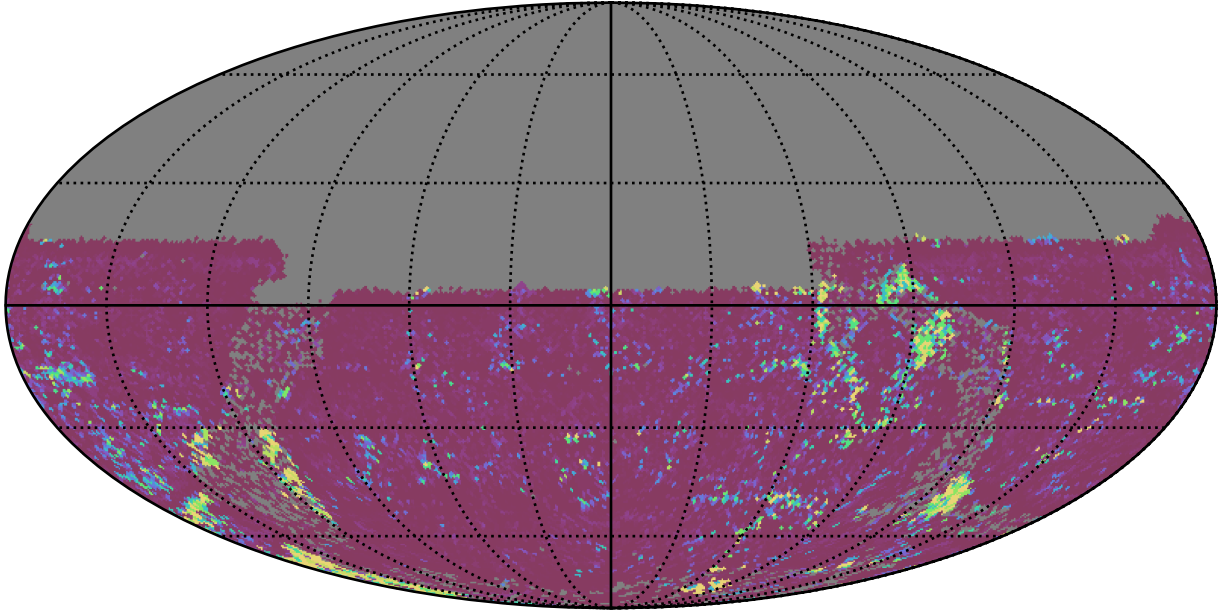

ddf_acor_sf10_lsf30_lsr50_v3.4_10yrs All sky u band: 75th Percentile Intranight Timespan

0 30 60 90 120 150 180 210 240 270
75th Percentile Intranight Timespan
(minutes)