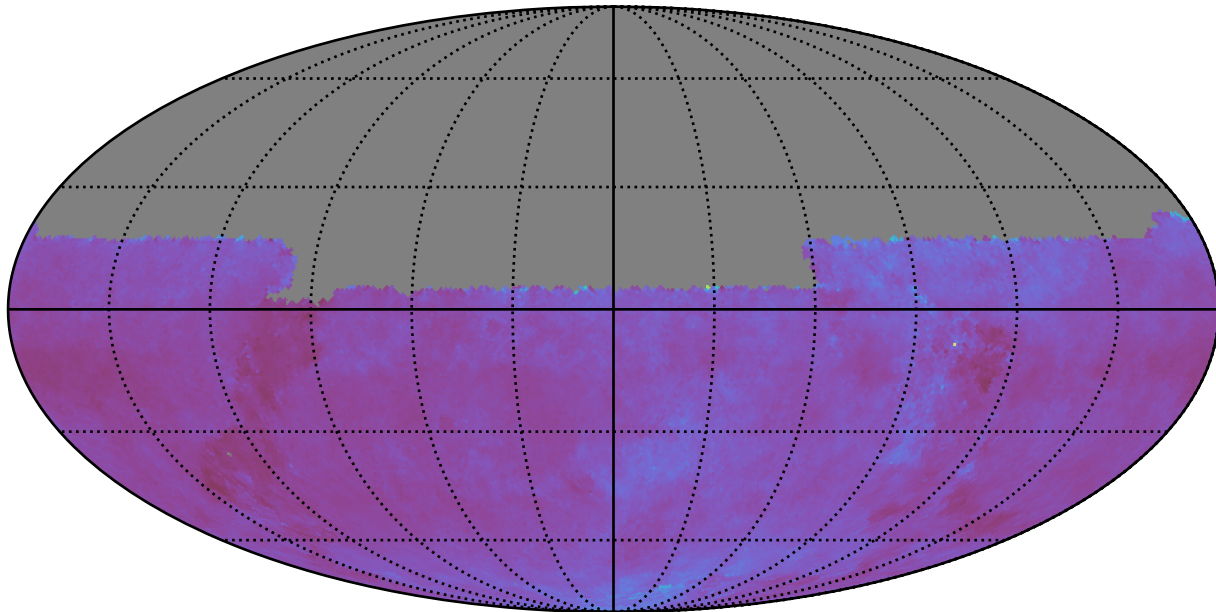

ddf_acor_sf10_lsf30_lsr20_v3.4_10yrs night<1826 and u: SNR-weighted FWHMeff u, year<5

SNR-weighted FWHMeff u, year<5
(mag arcsec)