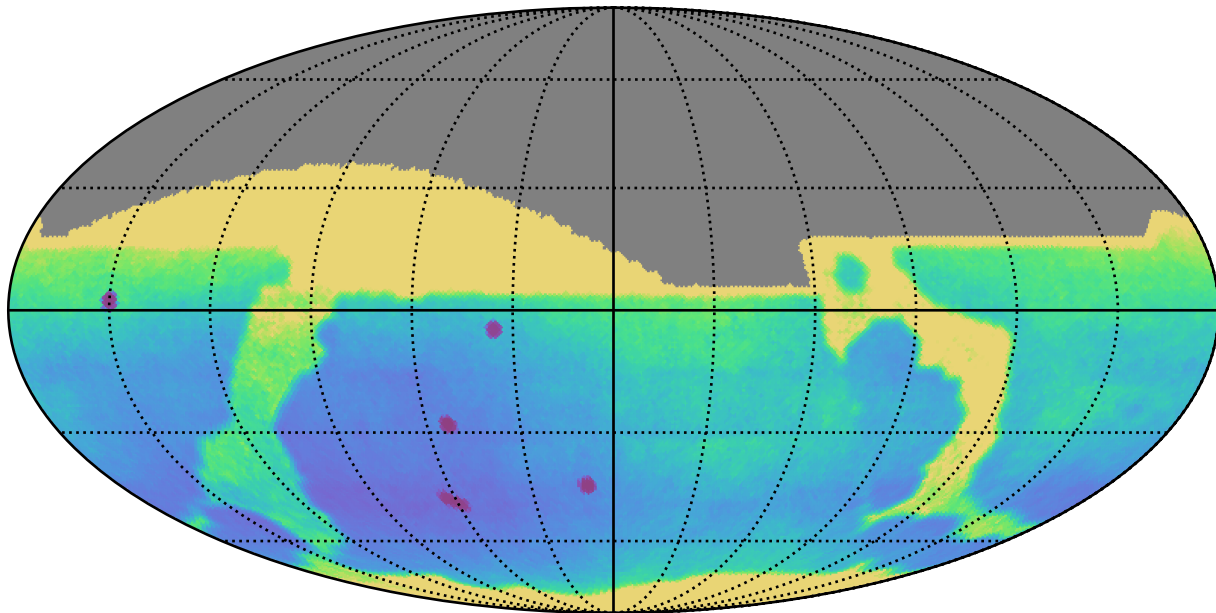

ddf_acor_sf10_lsf30_lsr20_v3.4_10yrs All sky: Parallax Uncert @ 24.0

Parallax Uncert @ 24.0 (mas)