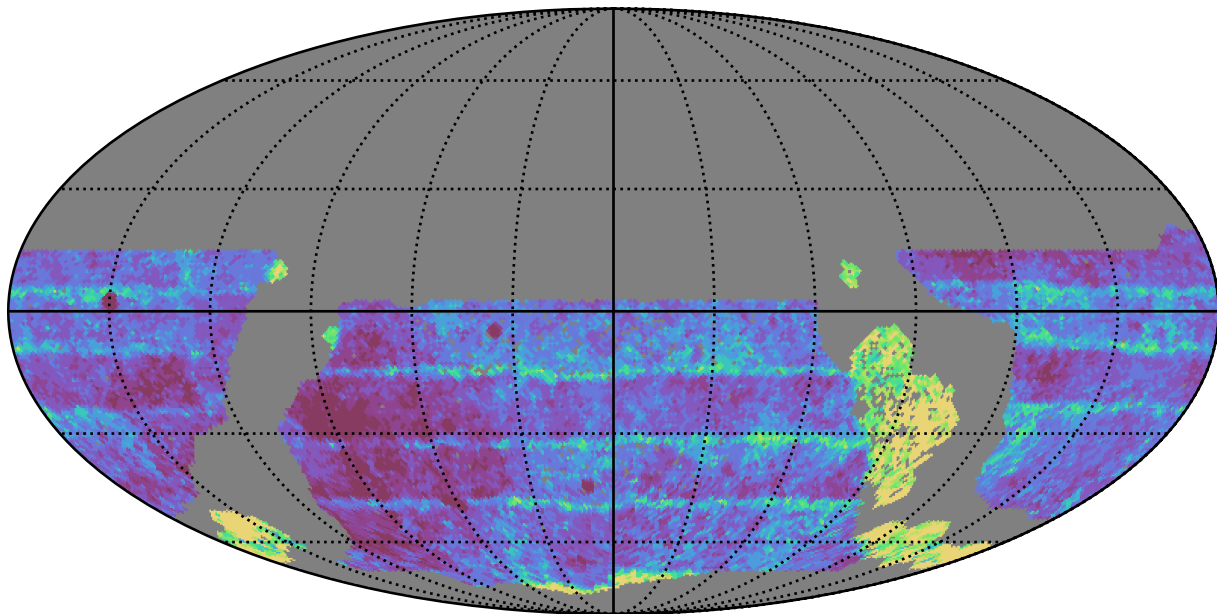

ddf_acor_sf10_lsf30_lsr20_v3.4_10yrs WFD z band: Median Inter-Night Gap

Median Inter-Night Gap (days)