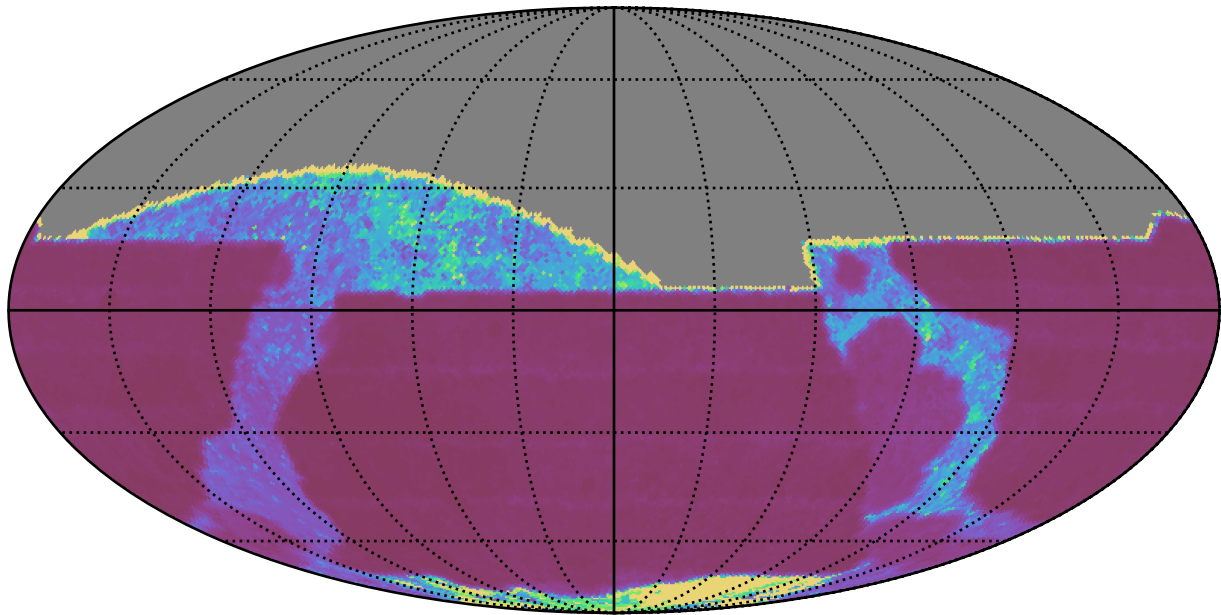

ddf_acor_sf10_lsf30_lsr20_v3.4_10yrs All sky z band: Median Inter-Night Gap

Median Inter-Night Gap (days)