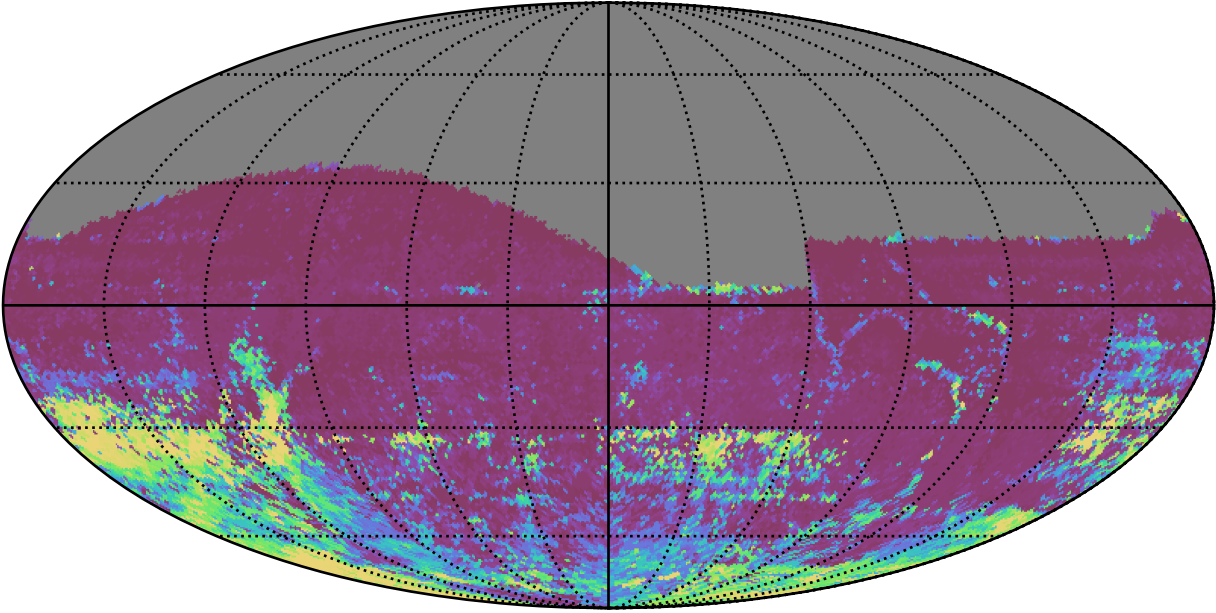

ddf_acor_sf10_lsf30_lsr20_v3.4_10yrs All sky r band: 75th Percentile Intranight Timespan

0 30 60 90 120 150 180 210 240 270 300
75th Percentile Intranight Timespan
(minutes)