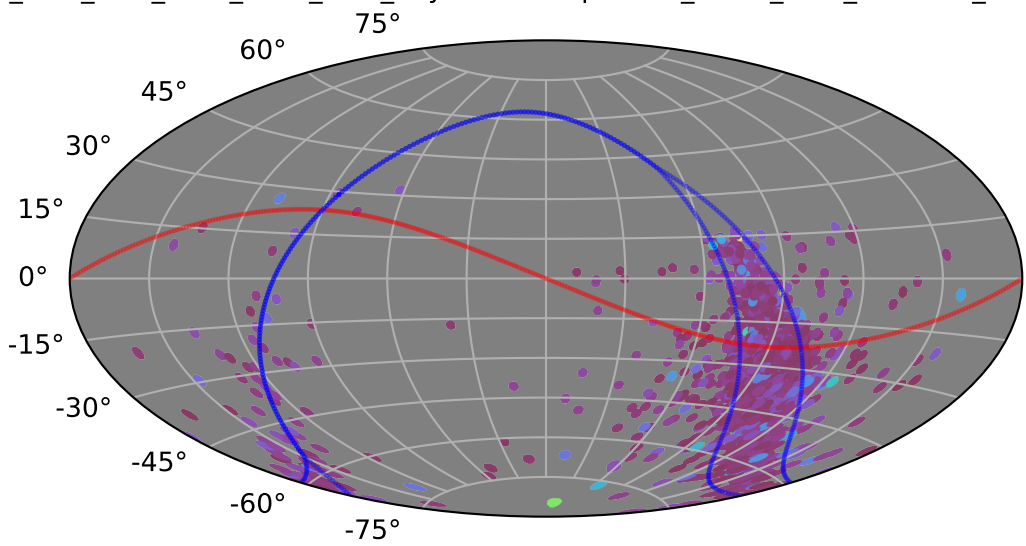

ddf_acor_sf10_lsf30_lsr10_v3.4_10yrs : XRBPopMetric_mean_time_between_detections

5 10 15 20 25 30 35 40 45
XRBPopMetric_mean_time_between_detections
(Detected, 0 or 1)