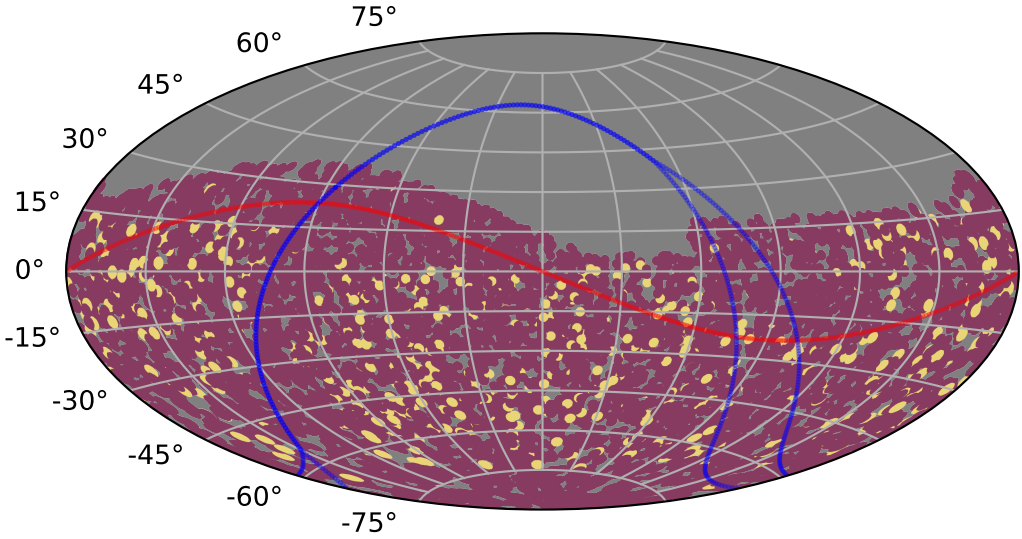

ddf_acor_sf10_lsf30_lsr10_v3.4_10yrs : TDEsPopMetric_some_color

0.0 0.1 0.2 0.3 0.4 0.5 0.6 0.7 0.8 0.9 1.0

TDEsPopMetric_some_color (Detected, 0 or 1)