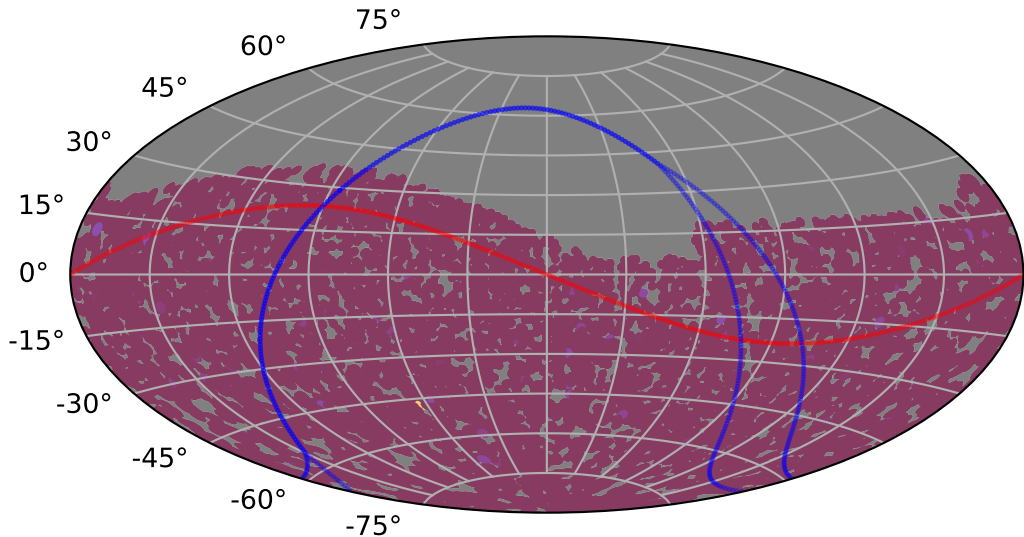

ddf_acor_sf10_lsf30_lsr10_v3.4_10yrs : TDE_Quality_some_color_pu_pnum

TDE_Quality_some_color_pu_pnum
(Bad: 0, Good (obs every 2 night): 1)