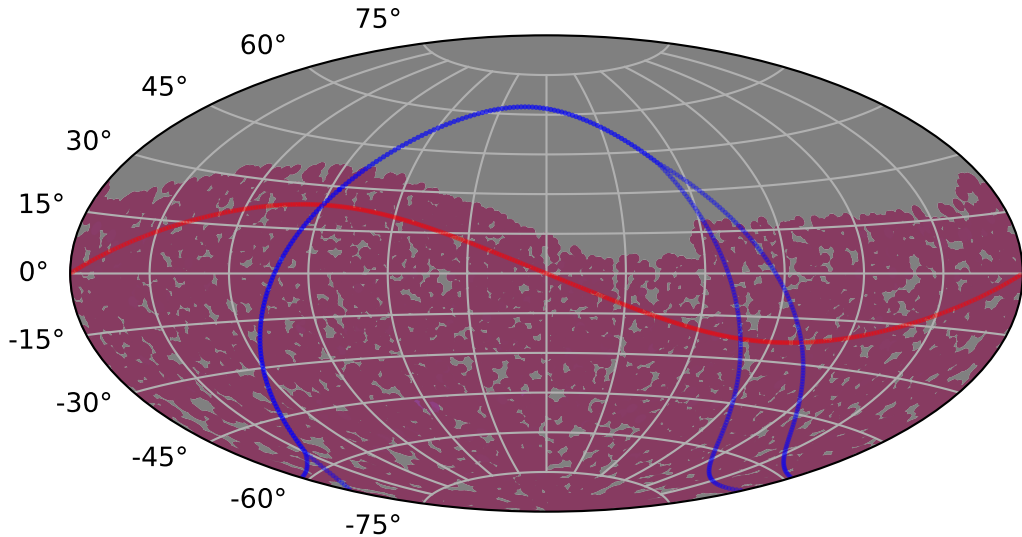

ddf_acor_sf10_lsf30_lsr10_v3.4_10yrs : TDE_Quality_some_color_pnum

TDE_Quality_some_color_pnum
(Bad: 0, Good (obs every 2 night): 1)