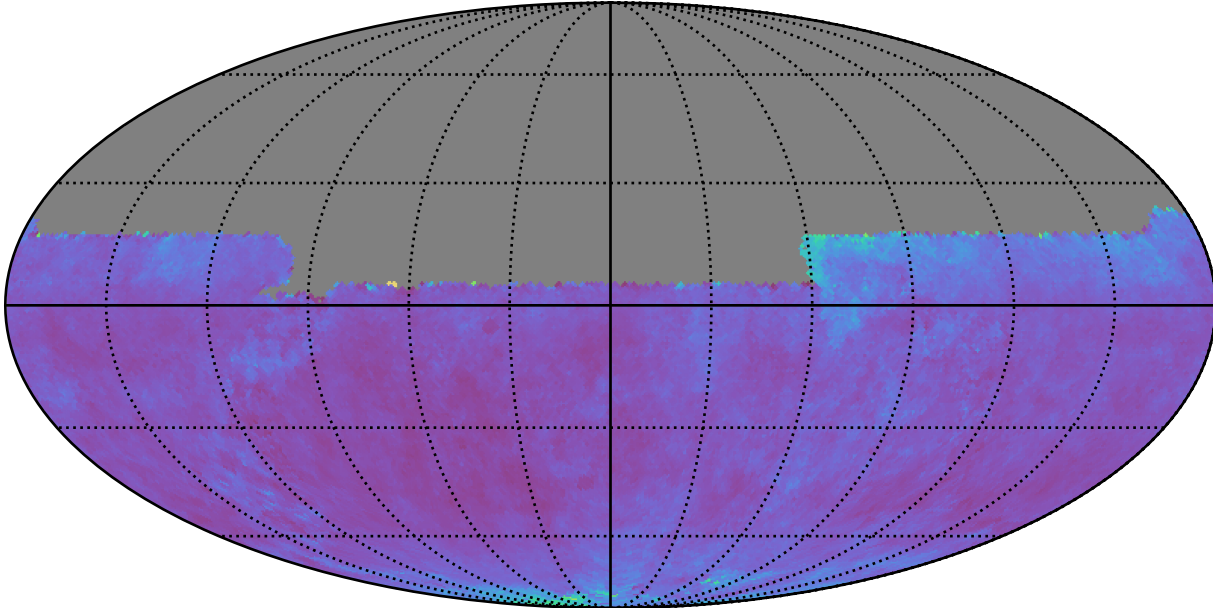

ddf_acor_sf10_lsf30_lsr10_v3.4_10yrs night<730 and y: SNR-weighted FWHMeff y, year<2

SNR-weighted FWHMeff y, year<2
(mag arcsec)