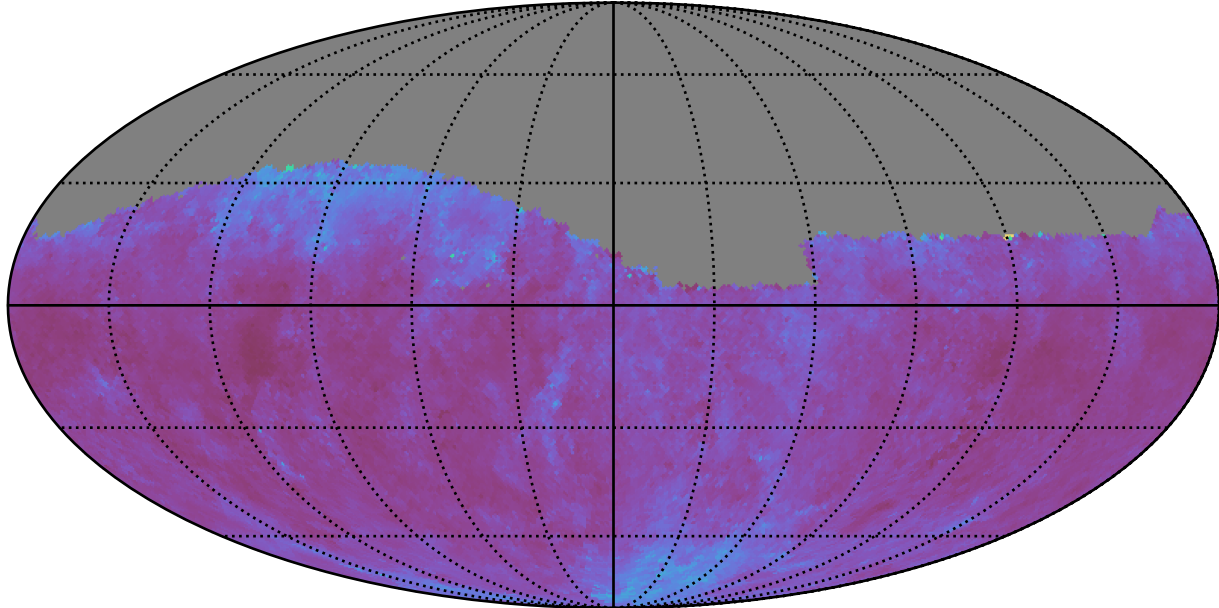

ddf\_acor\_sf10\_lsf30\_lsr10\_v3.4\_10yrs night<365 and g: SNR-weighted FWHMeff g, year<1

SNR-weighted FWHMeff g, year<1  
(mag arcsec)