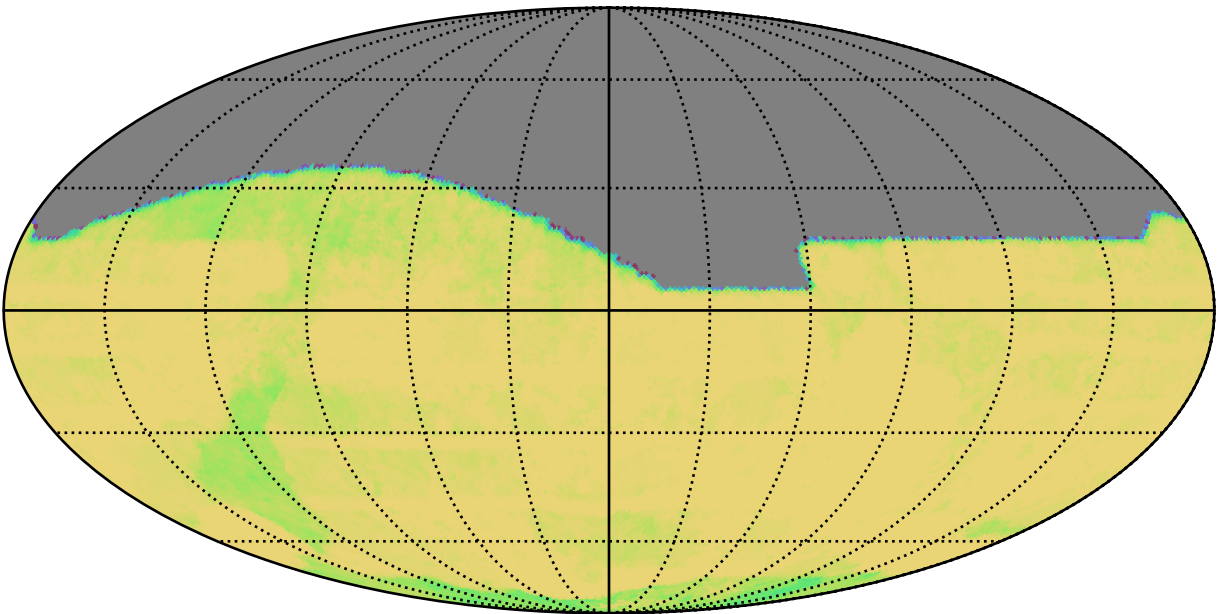

ddf\_acor\_sf10\_lsf30\_lsr10\_v3.4\_10yrs : GalPlaneSeasonGapsTimescales\_xray\_binaries\_map\_Tau\_232\_5

0.0 0.1 0.2 0.3 0.4 0.5 0.6 0.7 0.8 0.9 1.0  
GalPlaneSeasonGapsTimescales\_xray\_binaries\_map\_Tau\_232\_5  
(MJD mag)