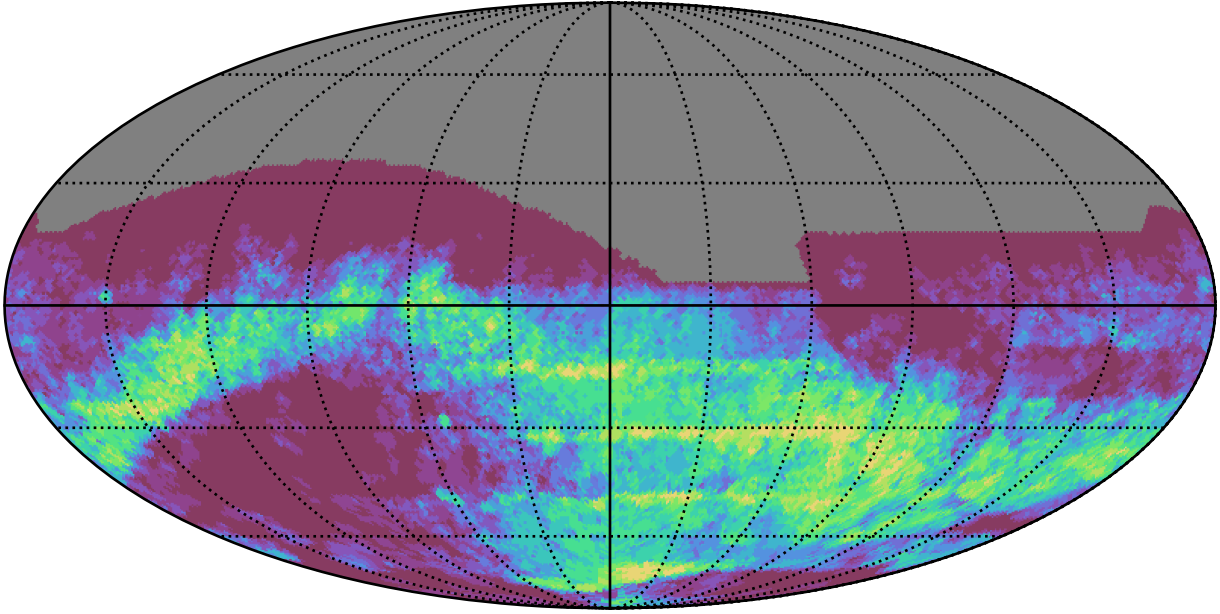

ddf_acor_sf10_lsf30_lsr10_v3.4_10yrs : GalPlaneSeasonGapsTimescales_xray_binaries_map_Tau_10_0

GalPlaneSeasonGapsTimescales_xray_binaries_map_Tau_10_0
(MJD mag)