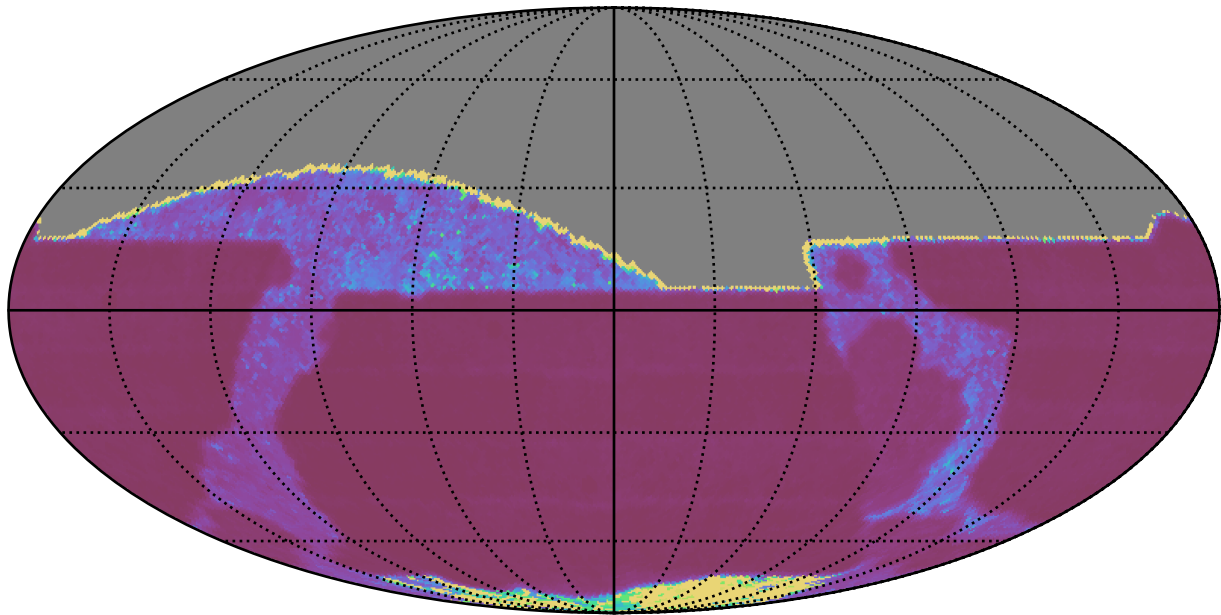

ddf_acor_sf10_lsf30_lsr10_v3.4_10yrs All sky z band: Median Inter-Night Gap

Median Inter-Night Gap (days)