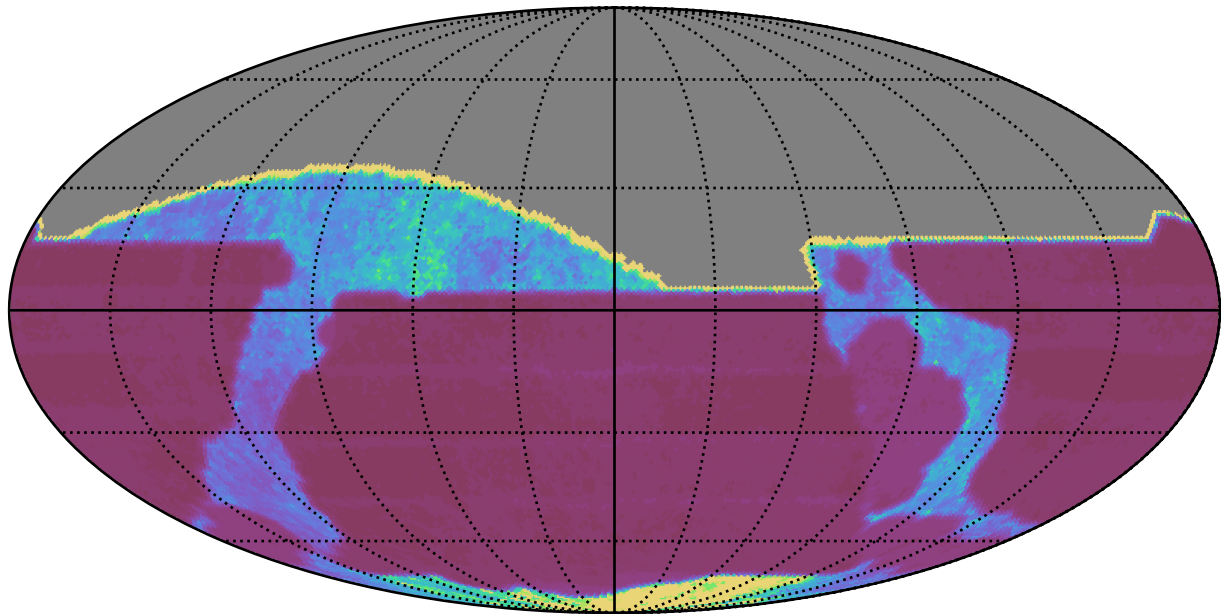

ddf_acor_sf10_lsf30_lsr10_v3.4_10yrs All sky all bands: Median Inter-Night Gap

Median Inter-Night Gap (days)