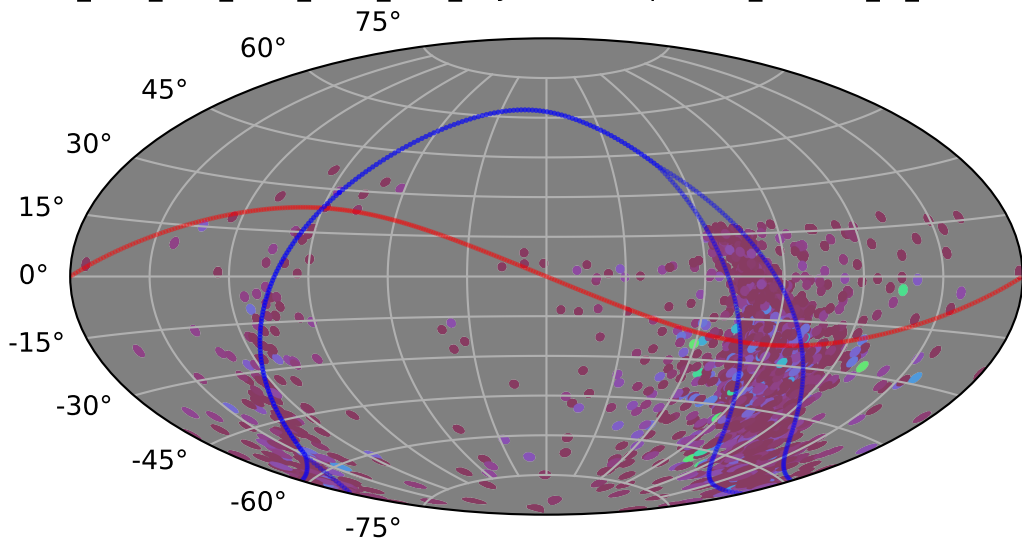

ddf_acor_sf10_lsf20_lsr50_v3.4_10yrs : XRBPopMetric_number_of_detections

XRBPopMetric_number_of_detections
(Detected, 0 or $\bar{1}$)