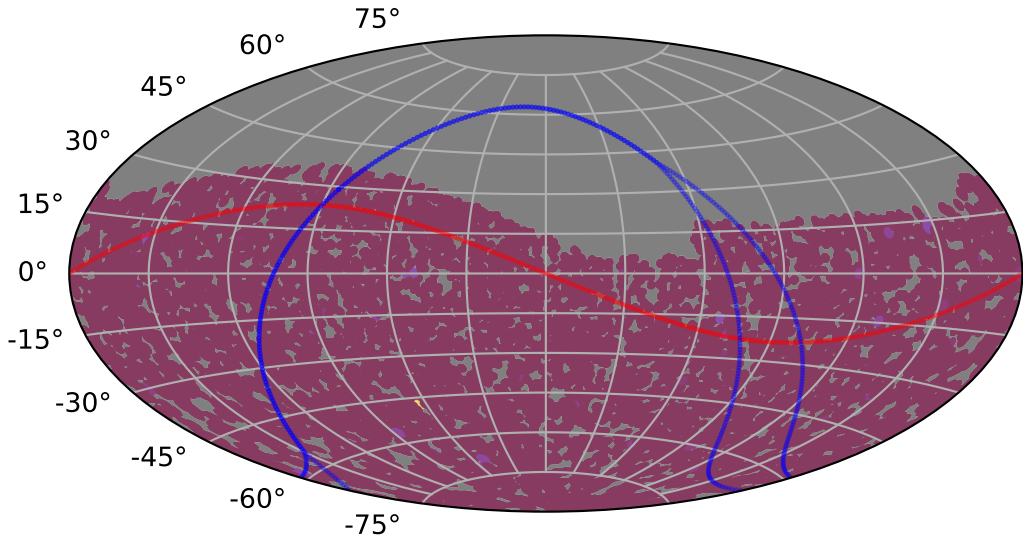

ddf_acor_sf10_lsf20_lsr50_v3.4_10yrs : TDE_Quality_some_color_pu_pnum

TDE_Quality_some_color_pu_pnum
(Bad: 0, Good (obs every 2 night): 1)