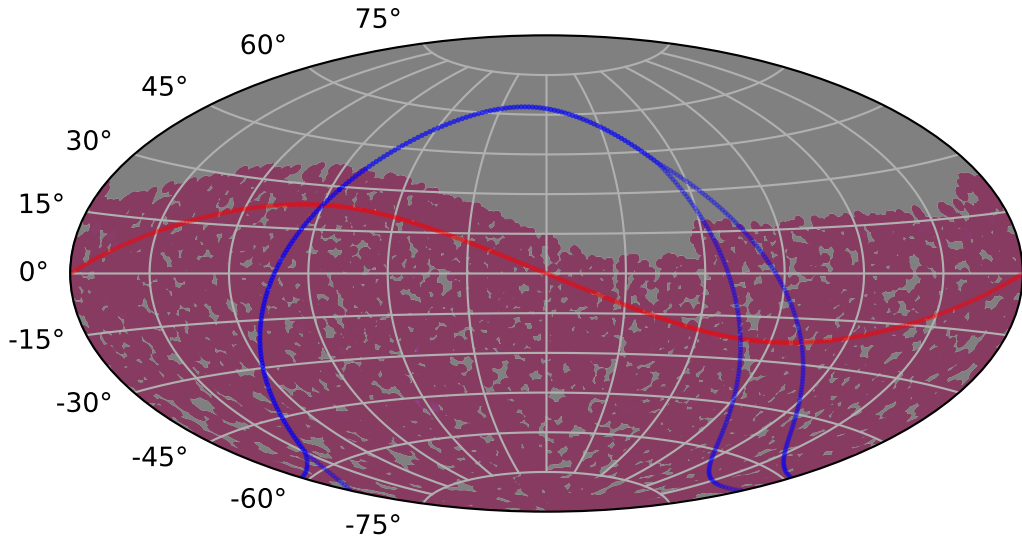

ddf_acor_sf10_lsf20_lsr50_v3.4_10yrs : TDE_Quality_some_color_pnum

TDE_Quality_some_color_pnum
(Bad: 0, Good (obs every 2 night): 1)