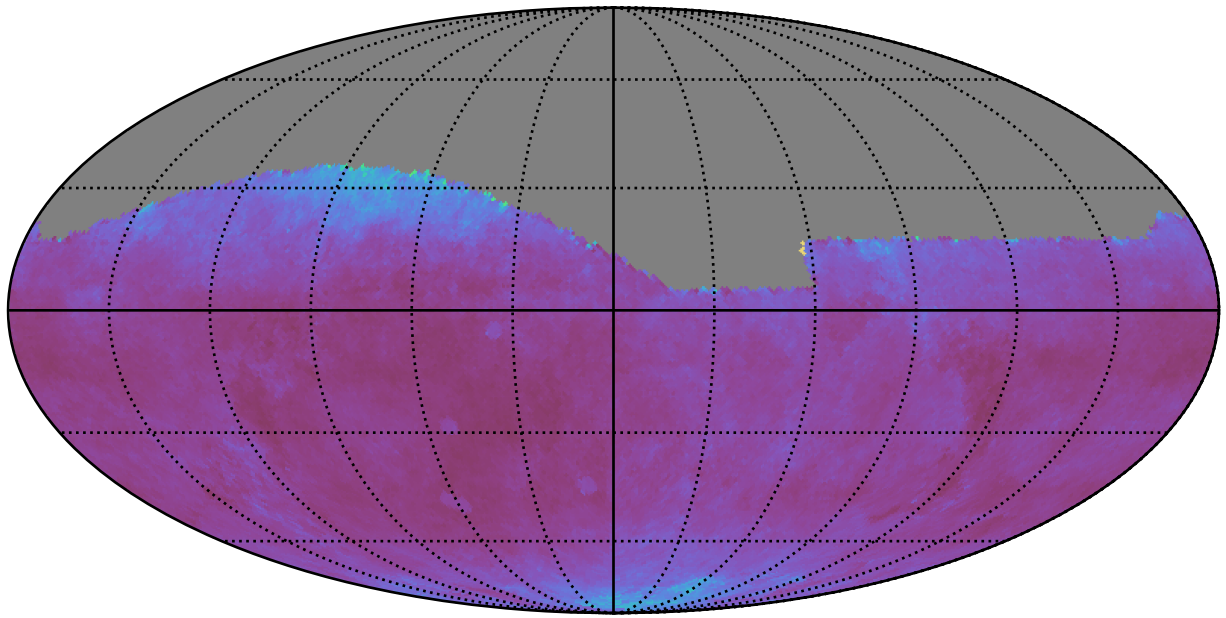

ddf_acor_sf10_lsf20_lsr50_v3.4_10yrs night<1826 and g: SNR-weighted FWHMeff g, year<5

SNR-weighted FWHMeff g, year<5
(mag arcsec)