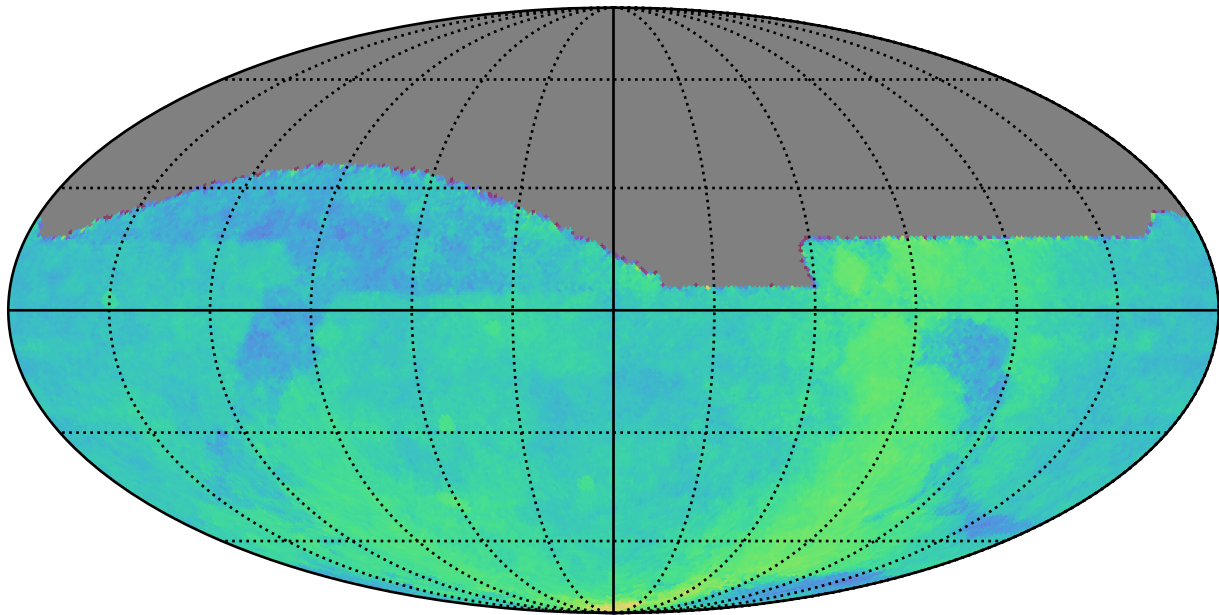

ddf_acor_sf10_lsf20_lsr50_v3.4_10yrs : Parallax Coverage @ 22.4

Parallax Coverage @ 22.4 (ratio)