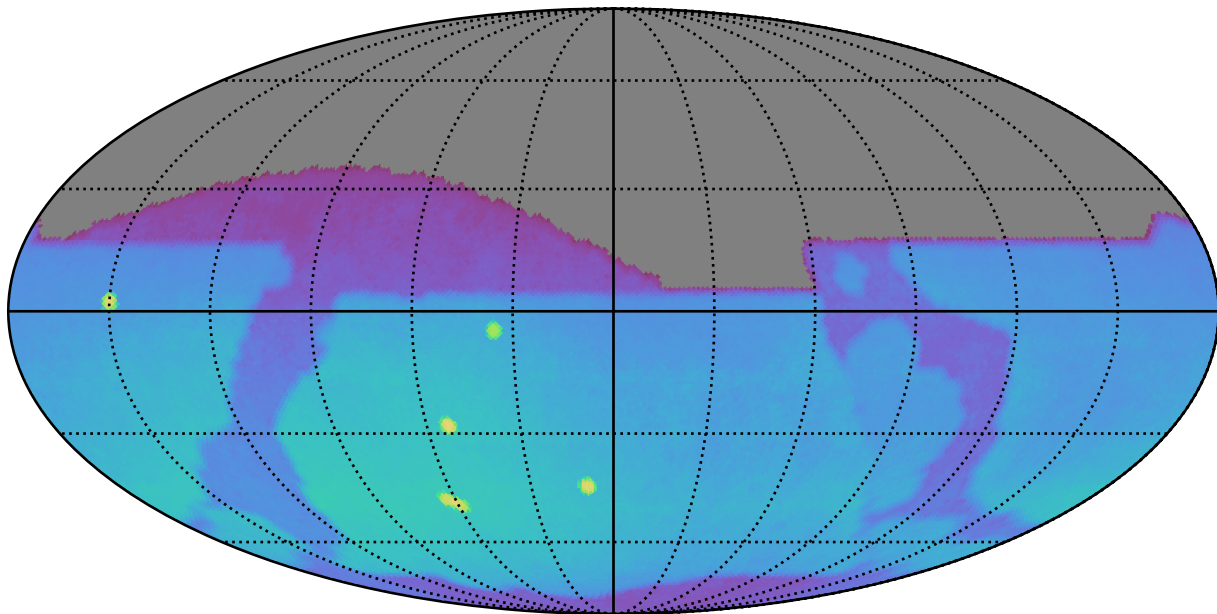

ddf_acor_sf10_lsf20_lsr50_v3.4_10yrs : Brown Dwarf, L7

Brown Dwarf, L7 (pc)