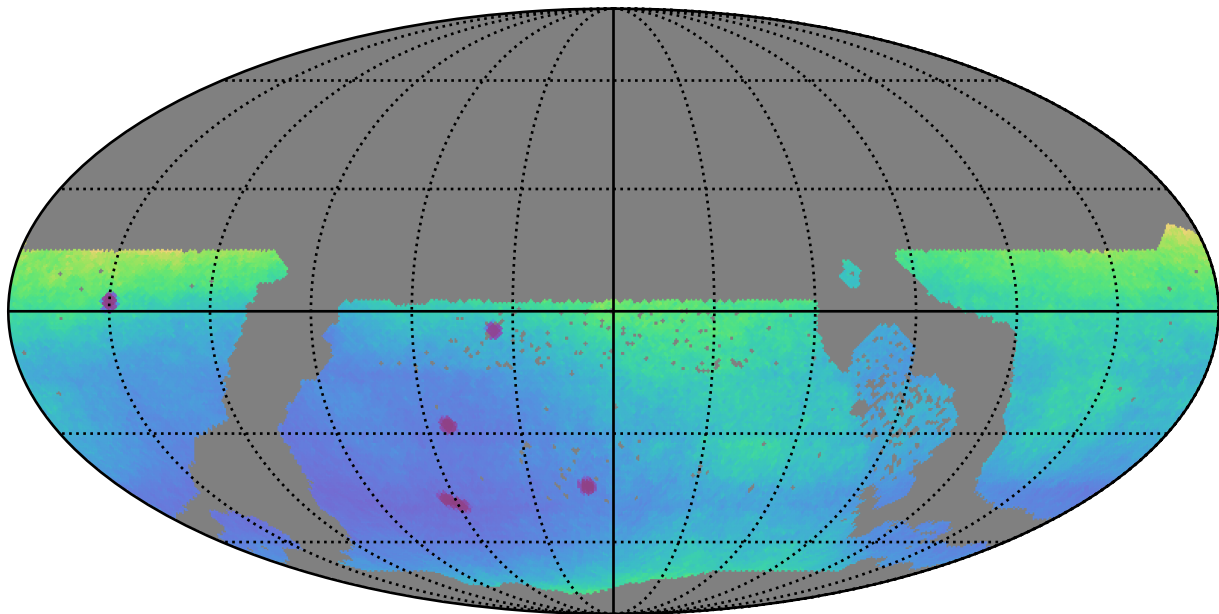

ddf_acor_sf10_lsf20_lsr50_v3.4_10yrs WFD: Parallax Uncert @ 24.0

Parallax Uncert @ 24.0 (mas)