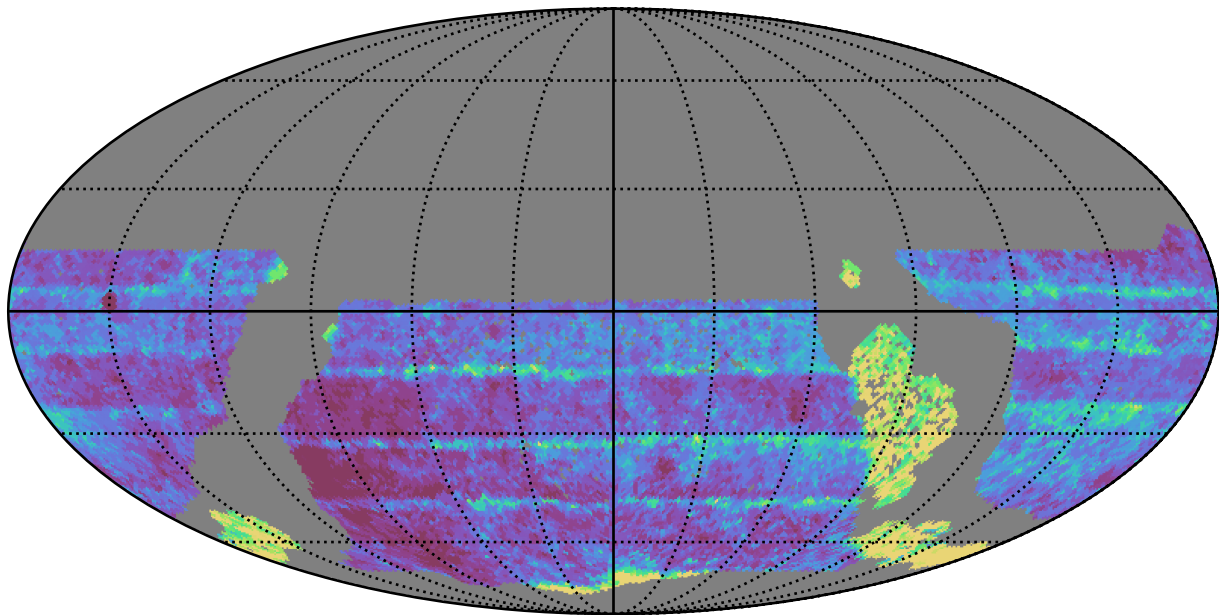

ddf_acor_sf10_lsf20_lsr50_v3.4_10yrs WFD z band: Median Inter-Night Gap

Median Inter-Night Gap (days)