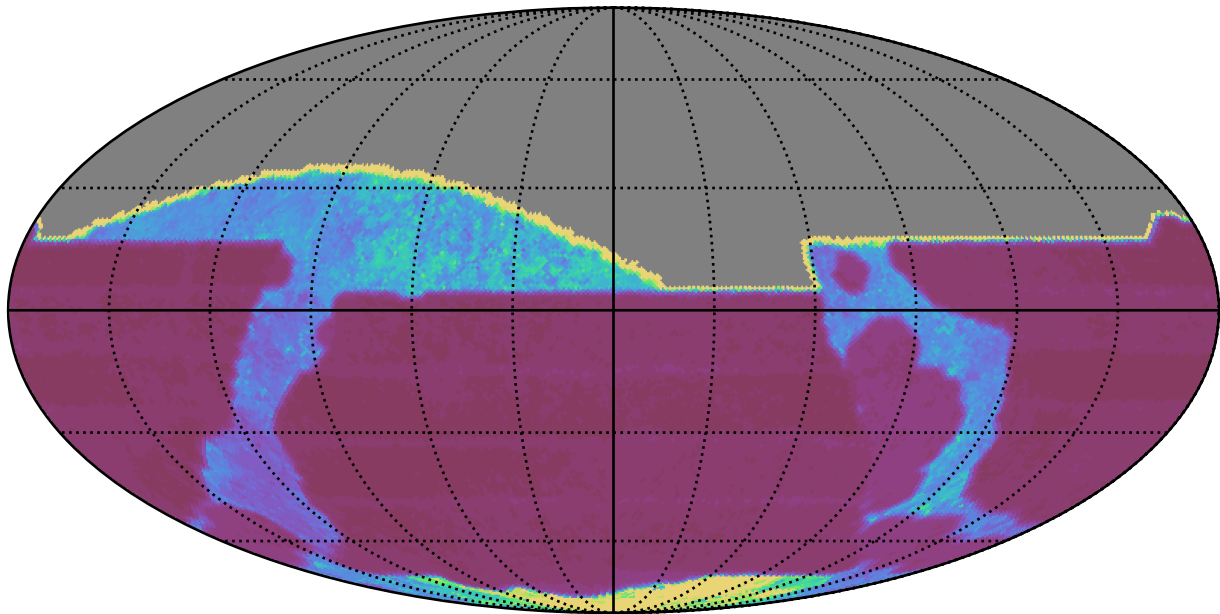

ddf_acor_sf10_lsf20_lsr50_v3.4_10yrs All sky all bands: Median Inter-Night Gap

Median Inter-Night Gap (days)