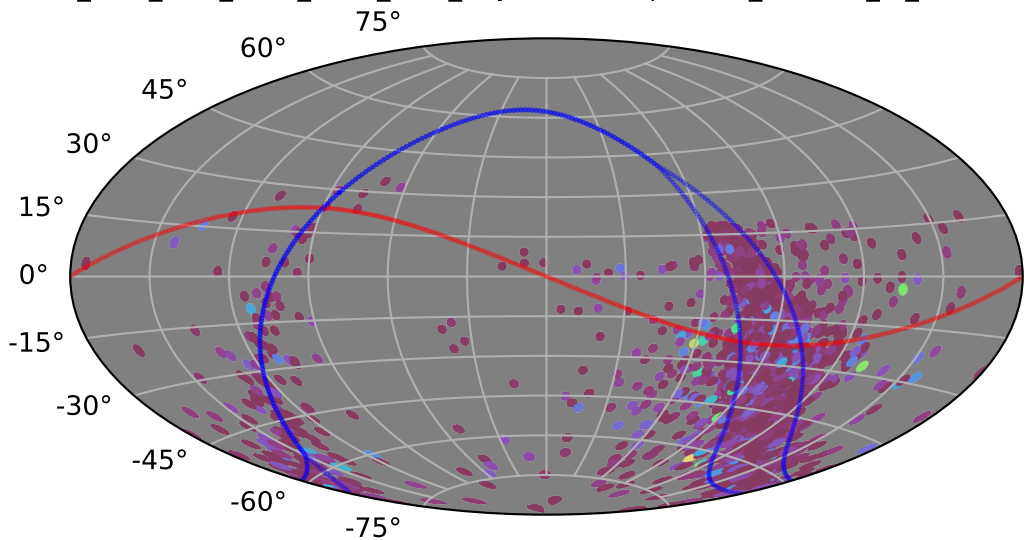

ddf_acor_sf10_lsf20_lsr20_v3.4_10yrs : XRBPopMetric_number_of_detections

XRBPopMetric_number_of_detections
(Detected, 0 or $\bar{1}$)