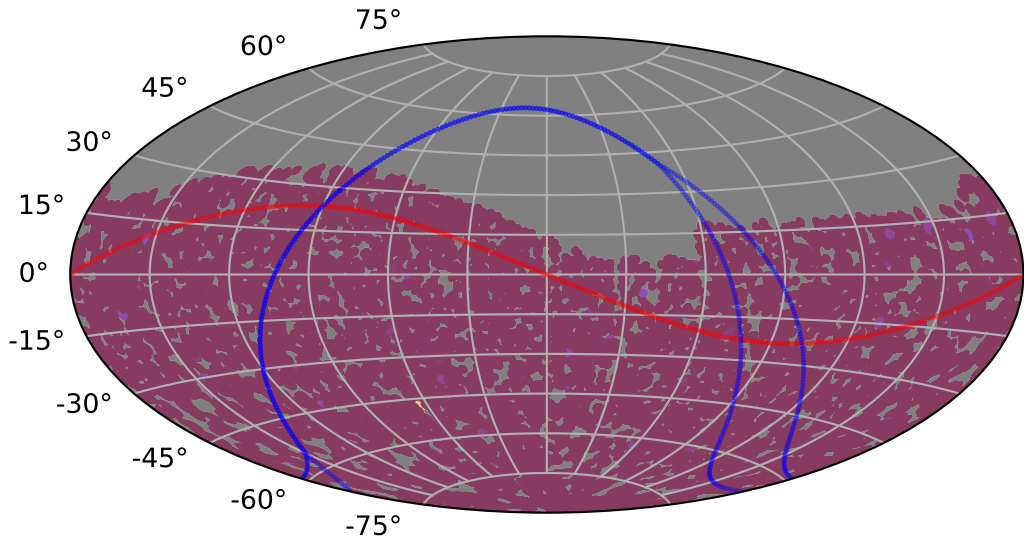

ddf_acor_sf10_lsf20_lsr20_v3.4_10yrs : TDE_Quality_some_color_pu_pnum

TDE_Quality_some_color_pu_pnum
(Bad: 0, Good (obs every 2 night): 1)