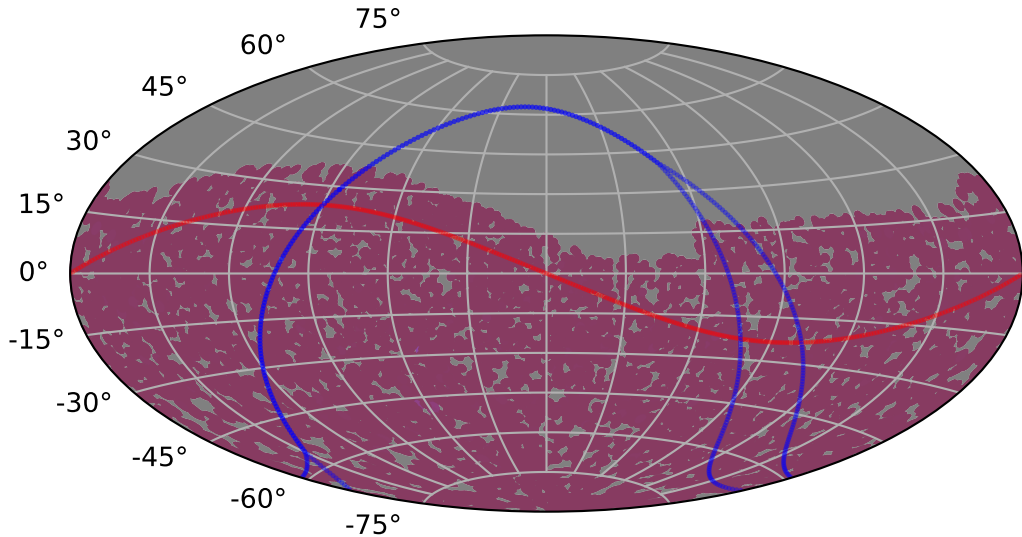

ddf_acor_sf10_lsf20_lsr20_v3.4_10yrs : TDE_Quality_some_color_pnum

TDE_Quality_some_color_pnum
(Bad: 0, Good (obs every 2 night): 1)