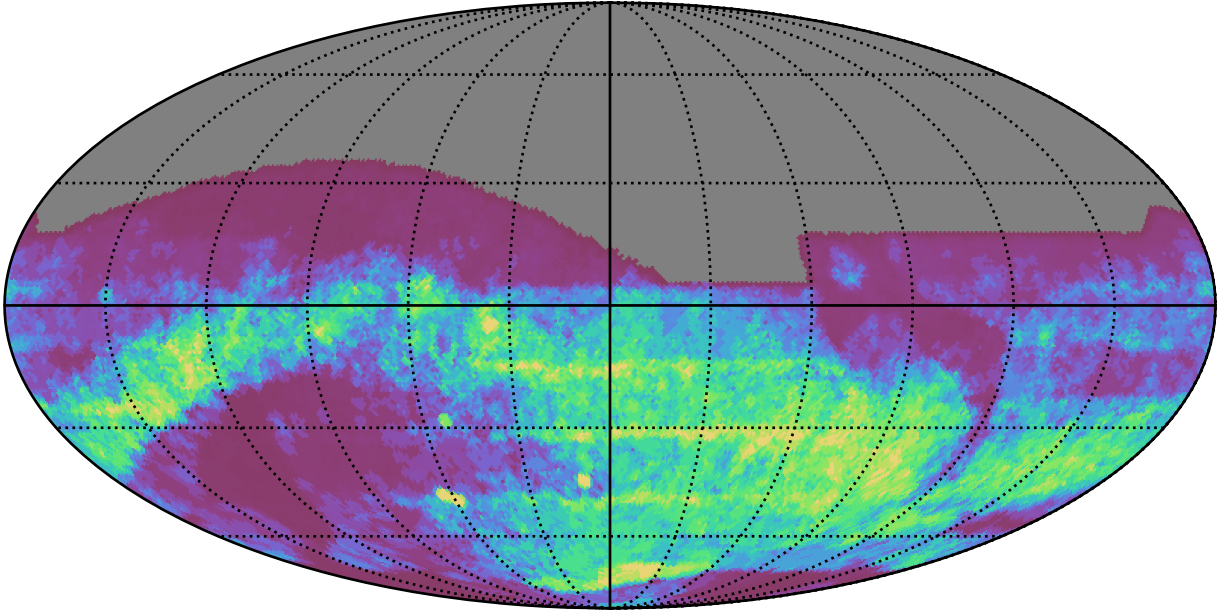

ddf_acor_sf10_lsf20_lsr20_v3.4_10yrs : GalPlaneSeasonGapsTimescales_xray_binaries_map_Tau_55_0

0.0 0.1 0.2 0.3 0.4 0.5 0.6 0.7 0.8 0.9 1.0
GalPlaneSeasonGapsTimescales_xray_binaries_map_Tau_55_0
(MJD mag)