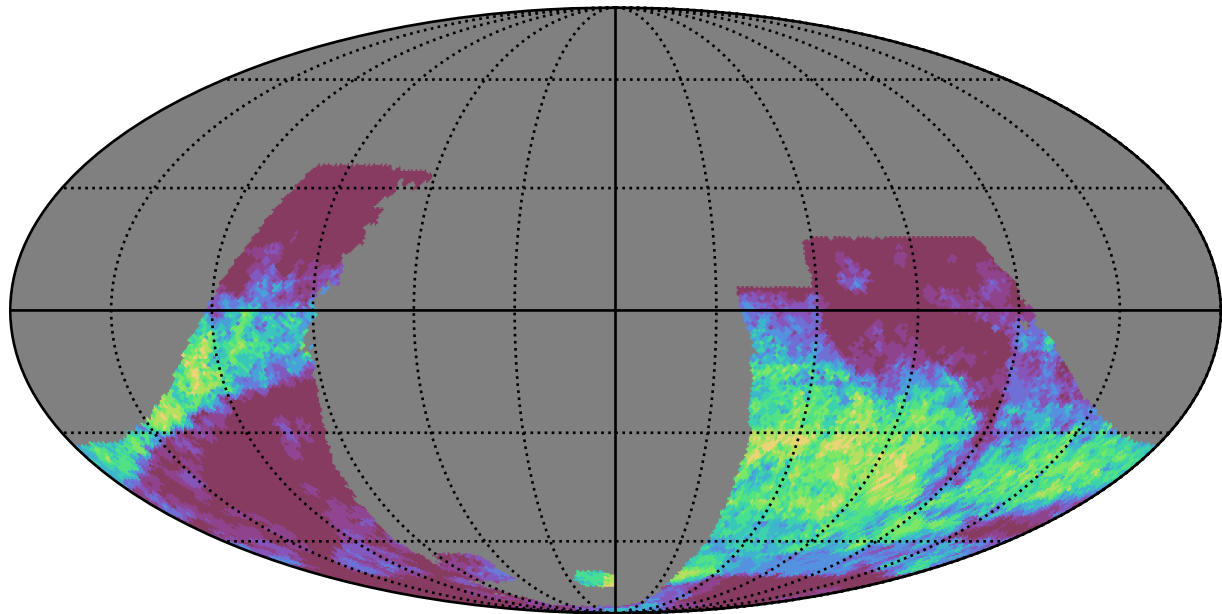

ddf_acor_sf10_lsf20_lsr20_v3.4_10yrs : GalPlaneSeasonGapsTimescales_galactic_plane_map_Tau_10_0

GalPlaneSeasonGapsTimescales_galactic_plane_map_Tau_10_0
(MJD mag)