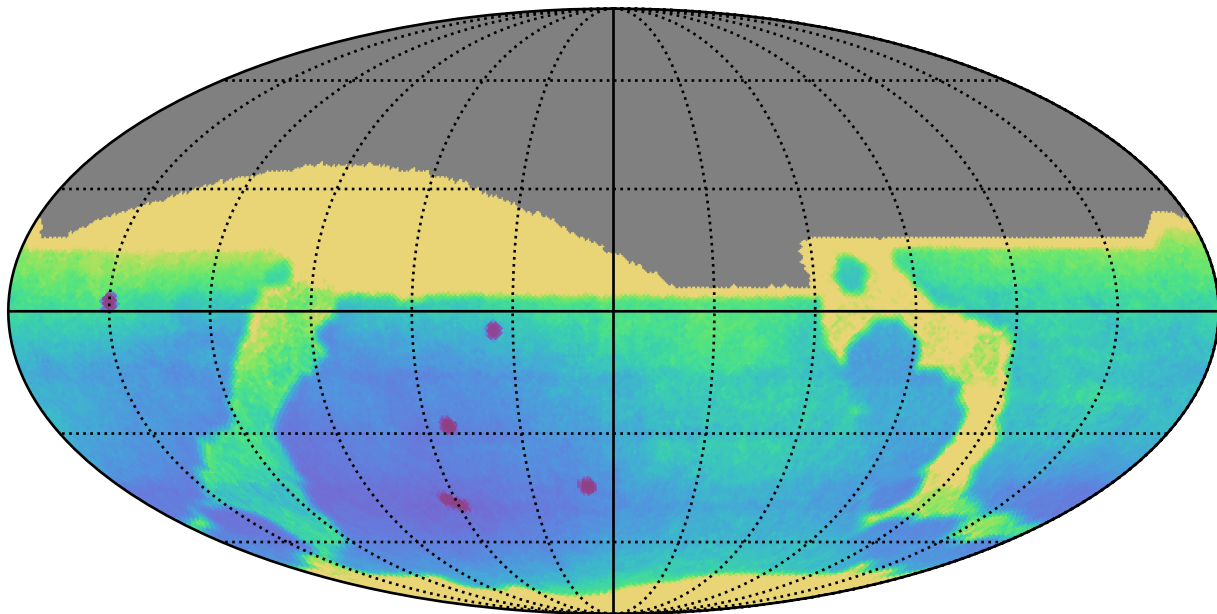

ddf_acor_sf10_lsf20_lsr20_v3.4_10yrs All sky: Parallax Uncert @ 24.0

Parallax Uncert @ 24.0 (mas)