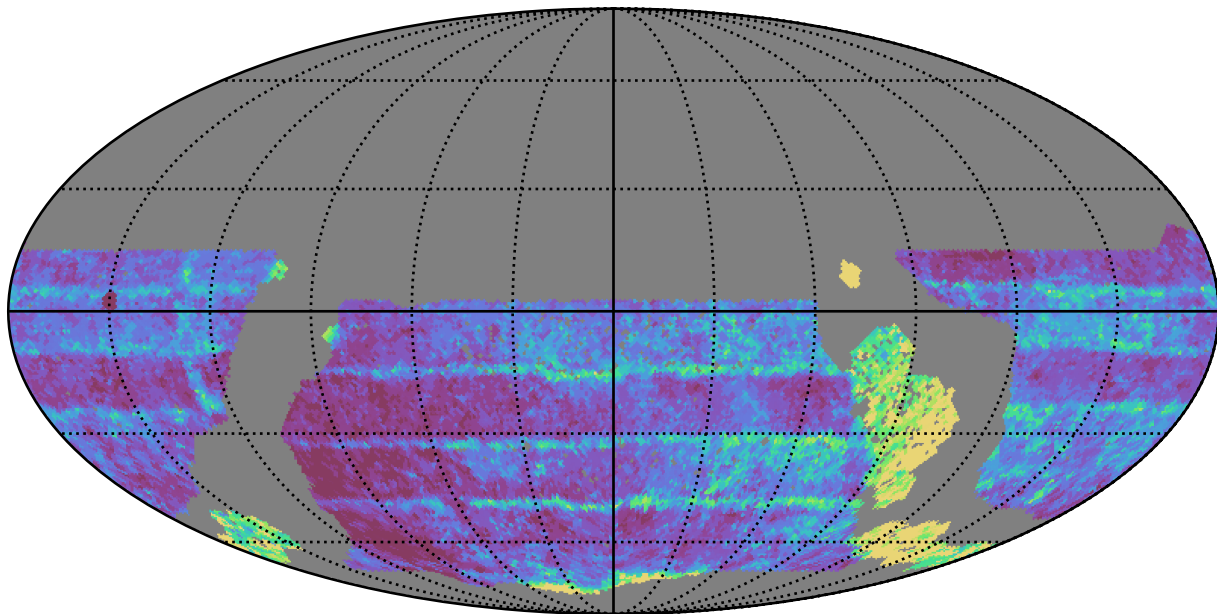

ddf_acor_sf10_lsf20_lsr20_v3.4_10yrs WFD z band: Median Inter-Night Gap

Median Inter-Night Gap (days)