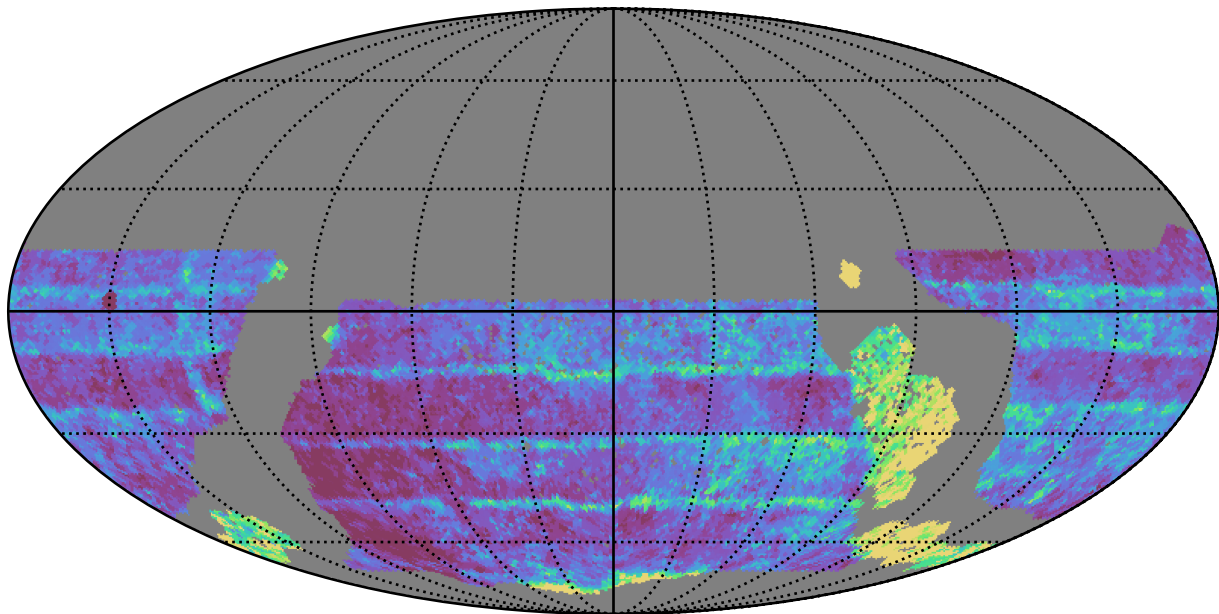

ddf_acor_sf10_lsf20_lsr20_v3.4_10yrs WFD z band: Median Inter-Night Gap

Median Inter-Night Gap (days)