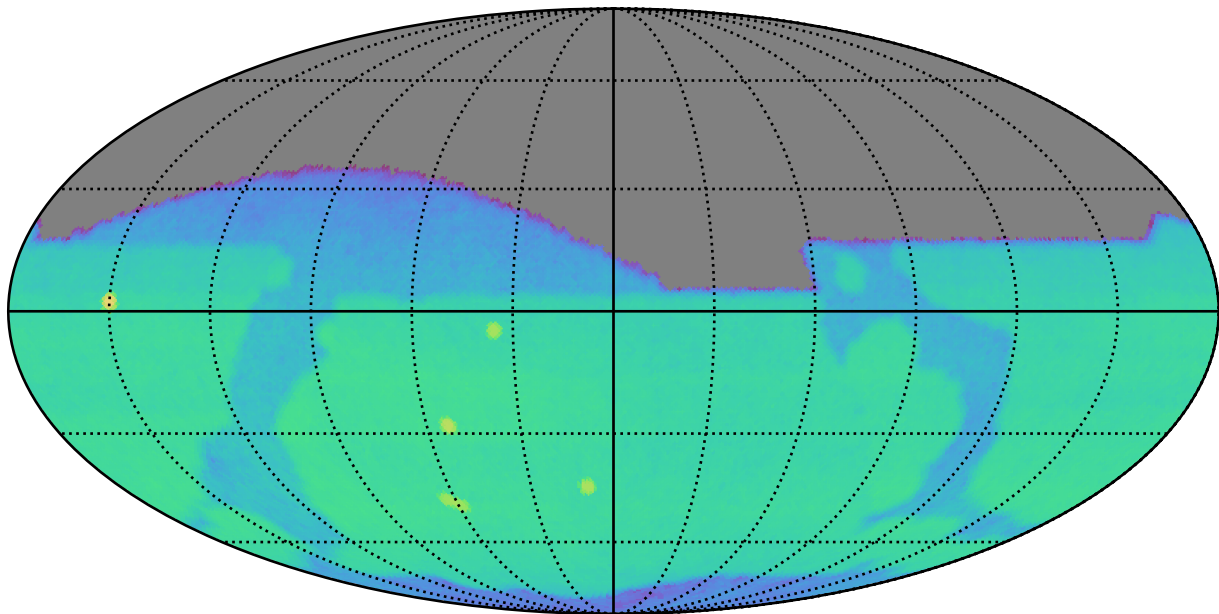

ddf_acor_sf10_lsf20_lsr10_v3.4_10yrs night<1461 and r: coadd r, year<4

22.8 23.4 24.0 24.6 25.2 25.8 26.4 27.0 27.6 28.2 28.8
coadd r, year<4 (mag)