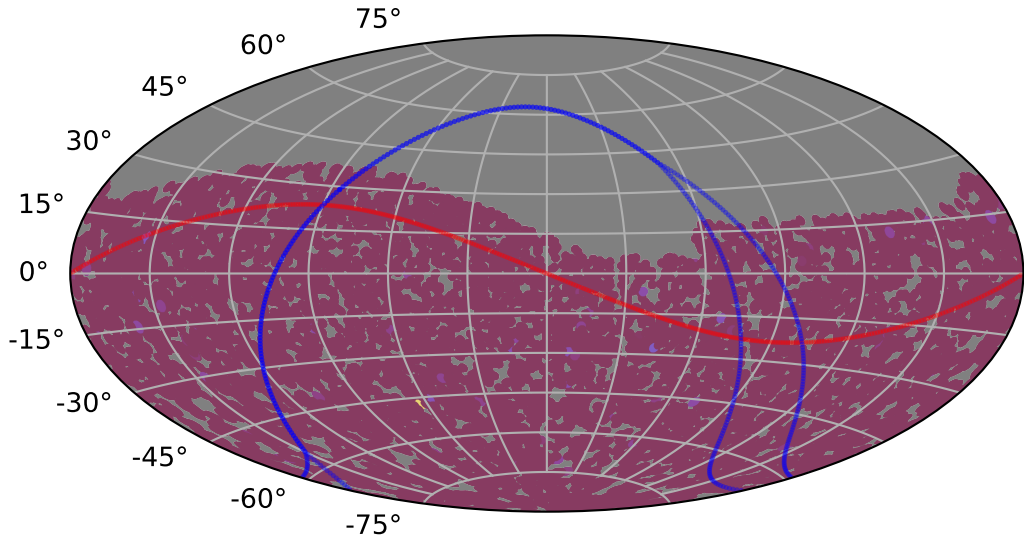

ddf_acor_sf10_lsf20_lsr10_v3.4_10yrs : TDE_Quality_some_color_pu_pnum

TDE_Quality_some_color_pu_pnum
(Bad: 0, Good (obs every 2 night): 1)