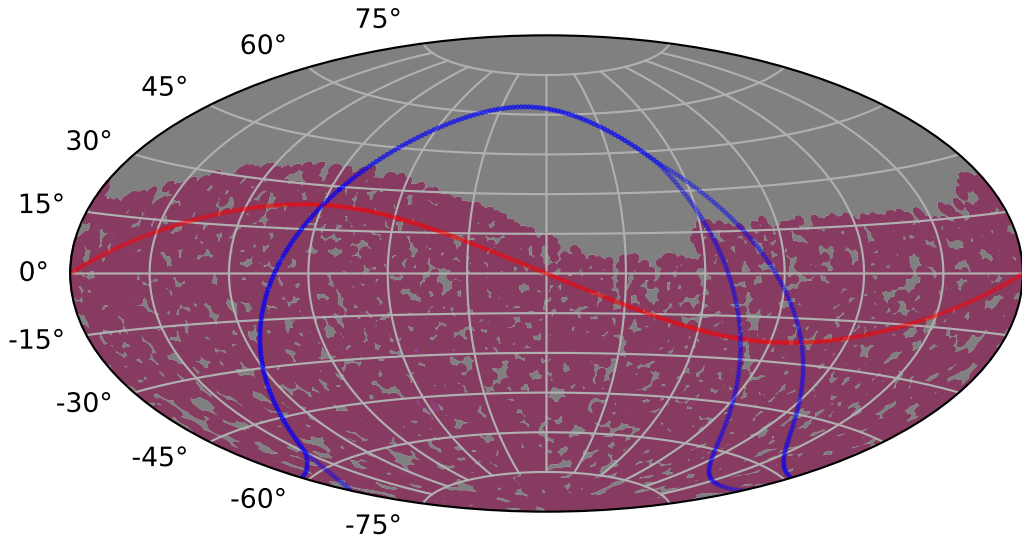

ddf_acor_sf10_lsf20_lsr10_v3.4_10yrs : TDE_Quality_some_color_pnum

TDE_Quality_some_color_pnum
(Bad: 0, Good (obs every 2 night): 1)