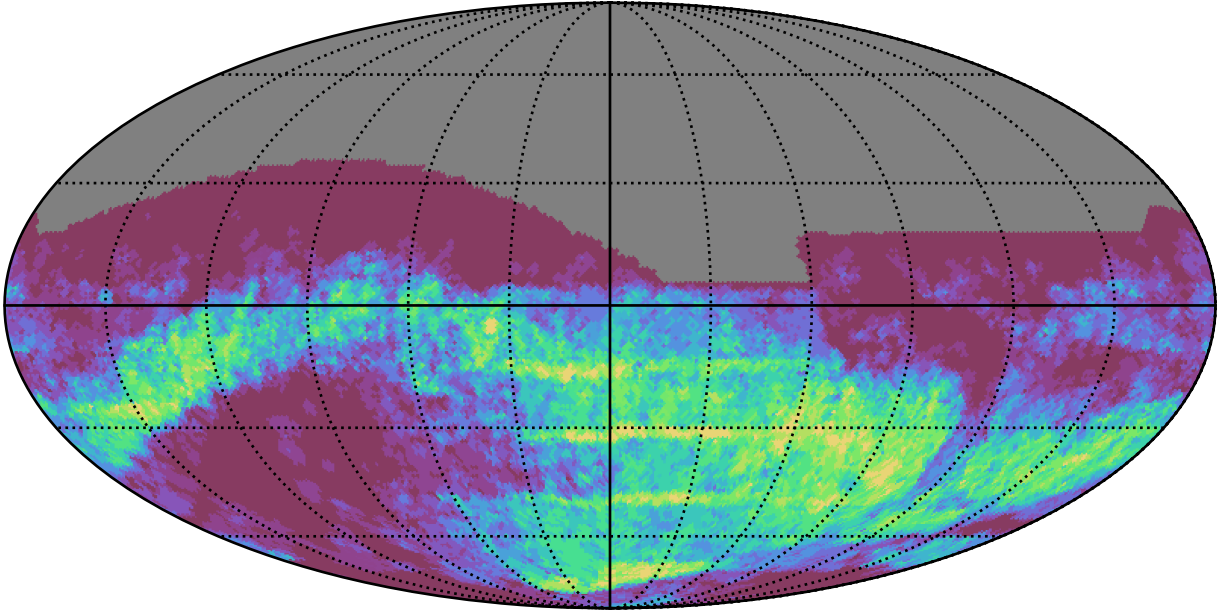

ddf_acor_sf10_lsf20_lsr10_v3.4_10yrs : GalPlaneSeasonGapsTimescales_xray_binaries_map_Tau_10_0

0.0 0.1 0.2 0.3 0.4 0.5 0.6 0.7 0.8 0.9 1.0
GalPlaneSeasonGapsTimescales_xray_binaries_map_Tau_10_0
(MJD mag)