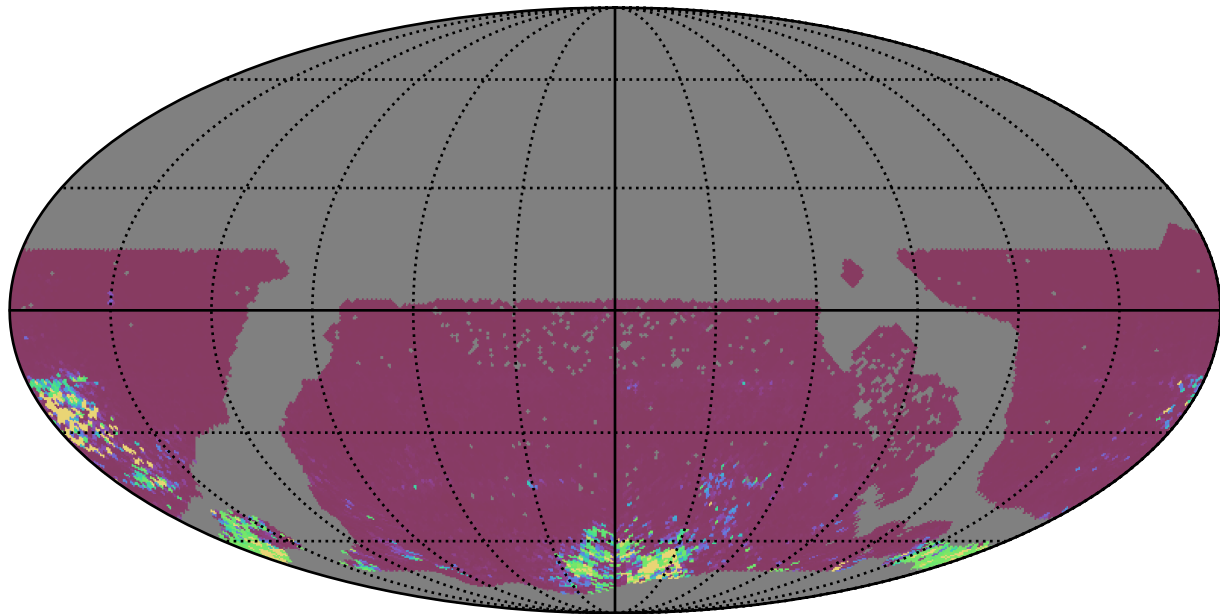

ddf\_acor\_sf10\_lsf20\_lsr10\_v3.4\_10yrs WFD ri bands: 75th Percentile Intranight Timespan

75th Percentile Intranight Timespan  
(minutes)