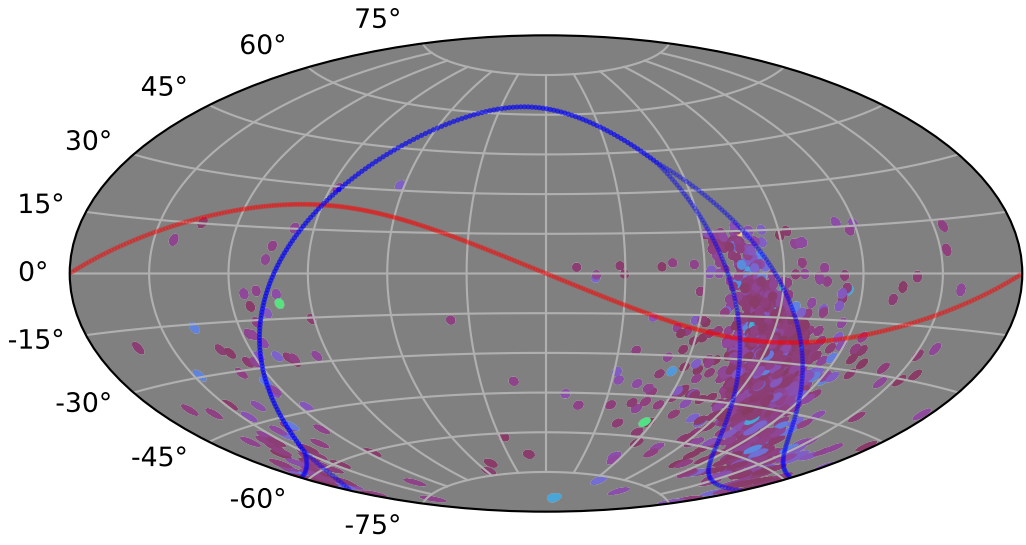

ddf_acor_sf10_lsf15_lsr50_v3.4_10yrs : XRBPopMetric_mean_time_between_detections

5 10 15 20 25 30 35 40 45
XRBPopMetric_mean_time_between_detections
(Detected, 0 or 1)